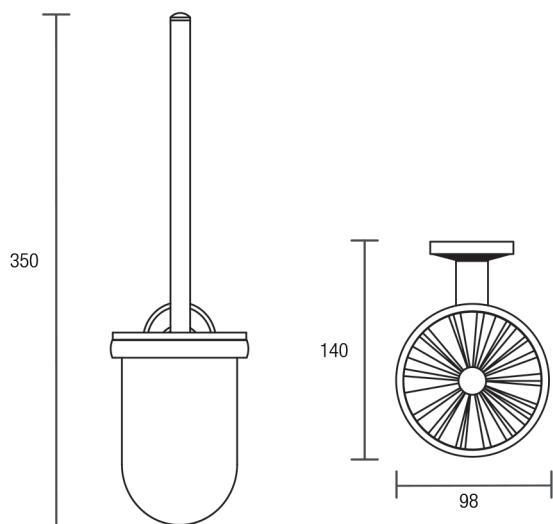

DIMENSIONS

INDICATIVE IMAGE

TOILET BRUSH WITH HOLDER

Product Code - Finish

- BA 114 C - Chrome

Product Code - Other Finishes

- No other finishes available

Spare part

- BA 714 FR GO - Glass only
- BA 714 WT B0 - Brush head only
- BA 714 C BH - Handle only

Features

- Wall mounted toilet brush
- Frosted glass bowl
- Brass construction
- Chrome plated finish
- Stainless steel fixings supplied