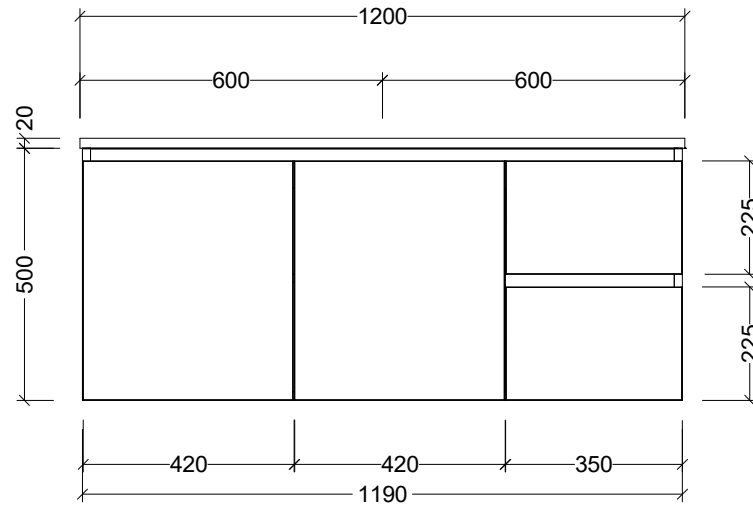

CABINET DETAILS

Range	Nevada 1200
Description	Centre Bowl Wall Hung
Cabinet SKU	NEV-VCO-1200-C-X-W
TOP DETAILS	
Available Tops:	Alpha Ceramic
	Regal Mineral
	Stadium Mineral
	SilkSurface
	Stone

Timberline Bathroom Products Pty Ltd
 22 Myrtle Drive, Armidale NSW 2350
www.timberline.com.au | 02 6773 8500

PLEASE NOTE: Due to the manufacturing process of ceramic tops, size variation (+/- 3%) is to be expected. E&OE. Copyright ©

LH and RH Drawer Options Available