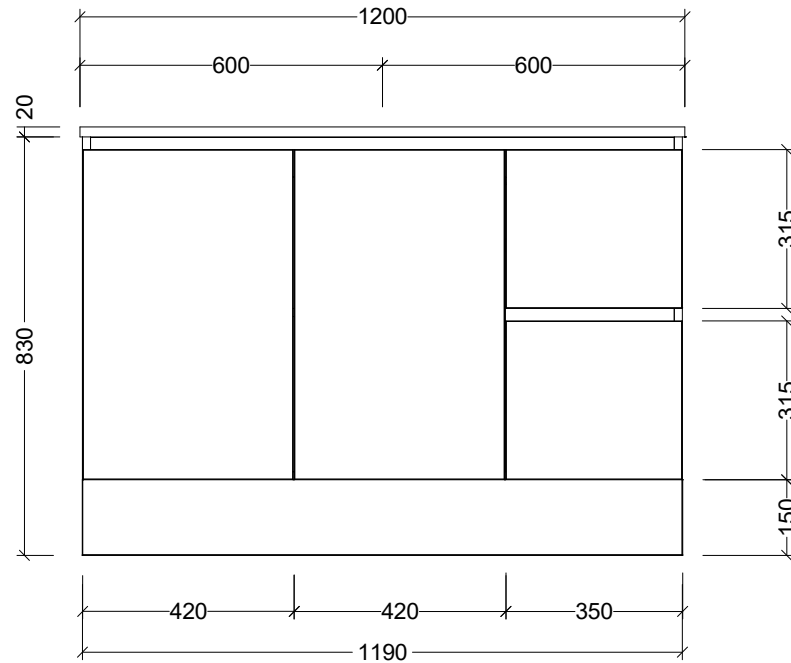

CABINET DETAILS

Range	Nevada 1200
Description	Centre Bowl Freestanding
Cabinet SKU	NEV-VCO-1200-C-X-F
TOP DETAILS	
Available Tops:	Alpha Ceramic
	Regal Mineral
	Stadium Mineral
	SilkSurface
	Stone

Timberline Bathroom Products Pty Ltd
 22 Myrtle Drive, Armidale NSW 2350
www.timberline.com.au | 02 6773 8500

PLEASE NOTE: Due to the manufacturing process of ceramic tops, size variation (+/- 3%) is to be expected. E&OE. Copyright ©

LH and RH Drawer Options Available