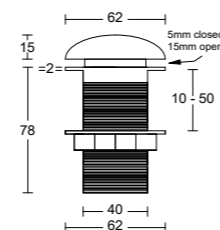

Pink Waste

PM POP-OPT-PM | $56

WG White Gloss   **WM** White Matt   **BM** Black Matt   **GM** Grey Matt   **LGM** Light Grey Matt   **PM** Pink Matt

Keep up with the latest design trends!