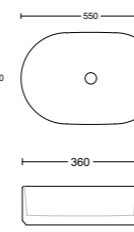

Myrtle Black

BM MYR-BS-550-BKM-U