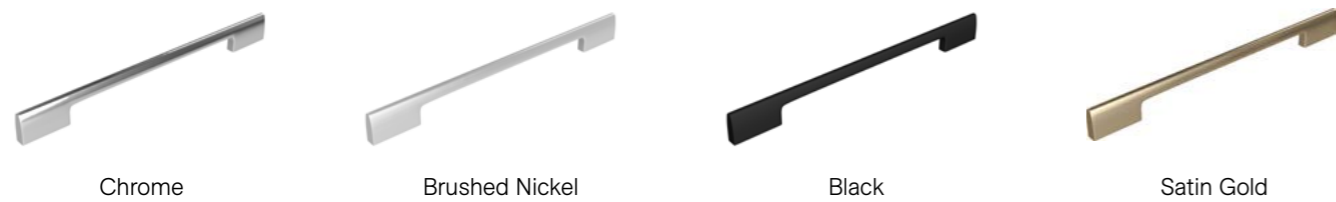

Cabinet Handles

What a selection! Choose from chrome, brushed, black or gold - long or short - square or curved. We've got them all!
Customise your cabinet with any of these stunning handle options at no extra cost!

ARCH HANDLE

Available in 244mm & 340mm.