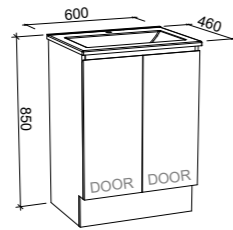

Floor Standing

CABINET WITH	SKU	RRP
Regal Mineral Composite Top	NEV-V-600-C-REG-F	$984
Stadium Mineral Composite Top	NEV-V-600-C-STD-F	$984
Alpha Ceramic Top	NEV-V-600-C-APH-F	$857
20mm SilkSurface Top with White Gloss Ceramic Above Counter Basin	NEV-V-600-C-SSA-F	$1,581
20mm SilkSurface Top with White Gloss Ceramic Under Counter Basin	NEV-V-600-C-SSU-F	$1,856
20mm Stone Top with White Gloss Ceramic Above Counter Basin	NEV-V-600-C-StA-F	$1,678
20mm Stone Top with White Gloss Ceramic Under Counter Basin	NEV-V-600-C-StU-F	$1,962
No Top	NEV-VCO-600-C-X-F	$753