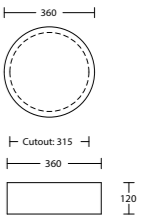

Vanity Tops

NOTE: Due to the manufacturing process ceramic tops can vary from their nominal stated sizes. Use the dimensions provided as a guide only. Due to this ceramic tops are not recommended for wall to wall installations. 1TH standard on all integrated tops on the Nevada range unless specified otherwise at the time of ordering.

Ceramic Under Counter Basins

Allure Under Counter

No overflow. Only available with SilkSurface slab top
Offset or wall mounted tapware required.

- **WG** ALLU-BS-360-WG-S   **GM** ALLU-BS-360-GM-U
- **WM** ALLU-BS-360-WM-U   **LGM** ALLU-BS-360-LGM-U
- **BM** ALLU-BS-360-BM-U   **PM** ALLU-BS-360-PM-U

Oval Under Counter White

With overflow to front

- **WG** OVL-BS-420-WG-S

Rectangle Under Counter White

With overflow to front

- **WG** REC-BS-530-WG-S

WG White Gloss   **WM** White Matt   **BM** Black Matt   **GM** Grey Matt   **LGM** Light Grey Matt   **PM** Pink Matt