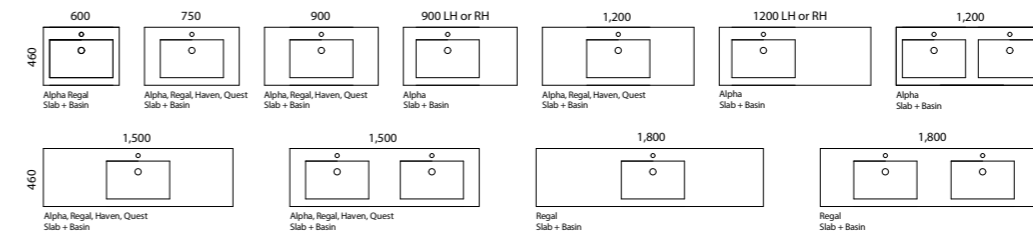

[01.] Nevada Plus Vanity 1500mm | NEVP-V-1500-D-SSA-W | $3,573 Tassie Oak Cabinet with Arctic White SilkSurface Top and White Gloss Allure Ceramic Basins | Shown with Under Cabinet Lighting Kit | LED-L-UNDERCAB-V | ADD $391 **[02.] Nevada Plus Vanity 900mm** | NEVP-V-900-C-SSA-F | $2,229 White Satin Cabinet with Grigio Stone SilkSurface Top and White Gloss Feather Ceramic Basin **[03.] Nevada Plus Vanity 1200mm** | NEVP-V-1200-C-APH-W | $1,616 White Gloss Cabinet with Alpha Ceramic Top **[04.] Nevada Plus Vanity 1200mm** | NEVP-V-1200-C-STD-F | $1,919 Bottega Oak Cabinet with Stadium Mineral Composite Top **[05.] Nevada Plus Vanity 1500mm** | NEVP-V-1500-D-SSA-W | $3,573 Prime Oak Cabinet with Carrara SilkSurface Top and Black Matt Allure Basins | NOTE: Shown with Coloured Basin Upgrade | UPG-OPT-BASCOLOUR | $144 per basin | Shown with Under Cabinet Lighting Kit | LED-L-UNDERCAB-V | ADD $391 **Please refer to pricelist pages for all available options.**

*Selected sizes. See page 42 for Vanity Top Collection.