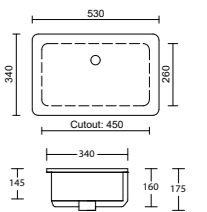

Rectangle Under Counter White

With overflow to front

- **WG** REC-BS-530-WG-S

WG White Gloss   **WM** White Matt   **BM** Black Matt   **GM** Grey Matt   **LGM** Light Grey Matt   **PM** Pink Matt