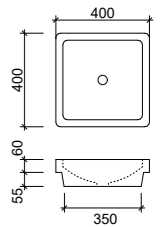

Arcade Inset White

Offset or wall mounted tapware required

WG ARC-BS-400-WG-S