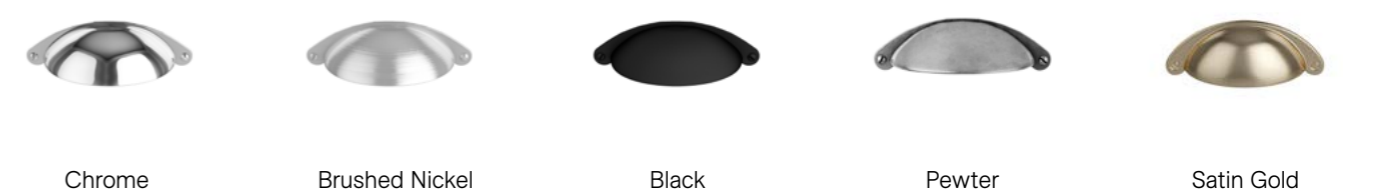

RETRO HANDLE*