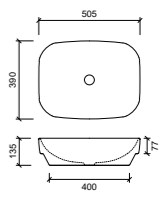

Lorenzo Inset White

Offset or wall mounted tapware required

WG LOR-BS-500-WG-S
WM LOR-BS-500-WM-U