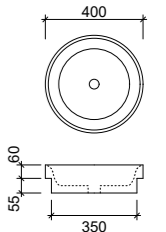

Radius Inset Black

Offset or wall mounted tapware required

BM RAD-BS-400-BKM-U

NOTE: Wastes not included. Ceramic wastes available as separate purchase. White gloss basins included in package price. Matt and coloured basins will incur an additional charge.
*Suitable for small space vanities.

WG White Gloss   **WM** White Matt   **BM** Black Matt   **GM** Grey Matt   **LGM** Light Grey Matt   **PM** Pink Matt