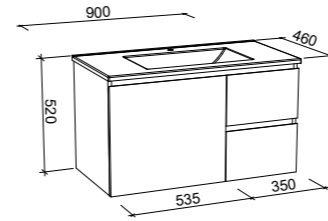

NEVADA 900mm

Wall Hung

CABINET WITH	SKU	RRP
Regal Mineral Composite Top	NEV-V-900-C-REG-W	$1,057
Stadium Mineral Composite Top	NEV-V-900-C-STD-W	$1,057
Alpha Ceramic Top	NEV-V-900-C-APH-W	$910
Haven Matt Dolomite Top	NEV-V-900-C-HVN-W	$1,119
Quest Gloss Dolomite Top	NEV-V-900-C-QUE-W	$1,119
20mm SilkSurface Top with White Gloss Ceramic Above Counter Basin	NEV-V-900-C-SSA-W	$1,676
20mm SilkSurface Top with White Gloss Ceramic Under Counter Basin	NEV-V-900-C-SSU-W	$1,951
20mm Stone Top with White Gloss Ceramic Above Counter Basin	NEV-V-900-C-StA-W	$1,844
20mm Stone Top with White Gloss Ceramic Under Counter Basin	NEV-V-900-C-StU-W	$2,128
No Top	NEV-VCO-900-C-X-W	$759