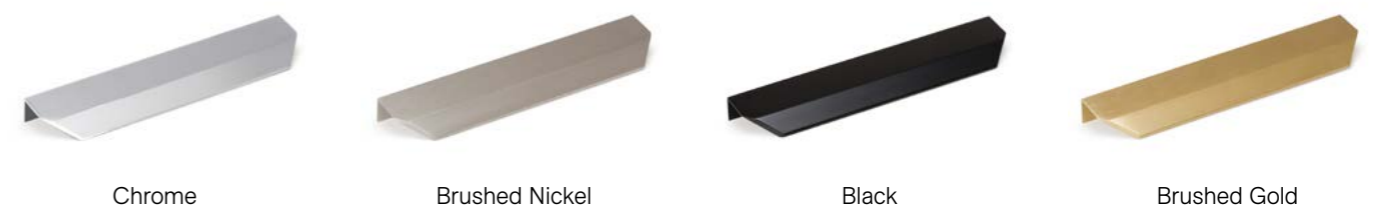

## OVA HANDLE\*

Attaches on the top of door and drawer fronts. Available in 100mm, 200mm & 350mm.