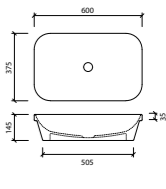

George Inset White

Offset or wall mounted tapware required

WG GEO-BS-600-WG-S
WM GEO-BS-600-WM-U