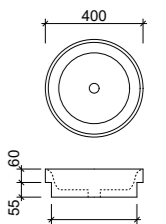

Radius Inset White

Offset or wall mounted tapware required

WG RAD-BS-400-WG-S
WM RAD-BS-400-WM-U