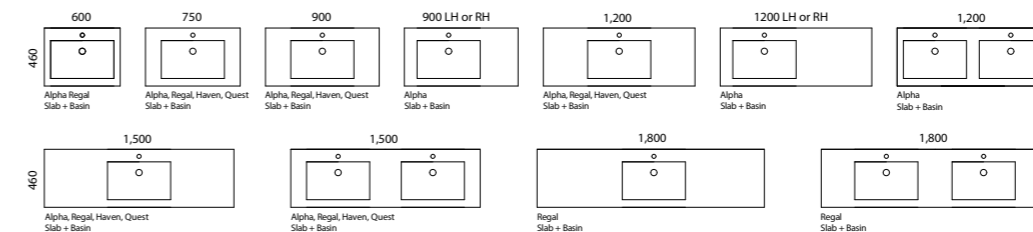

02.

03.

04.

05.

- [01.] Nevada Vanity 1200mm** | NEV-V-1200-C-APH-W | \$1,090 Elegant Oak Cabinet with Alpha Ceramic Top **[02.] Nevada Vanity 900mm** | NEV-V-900-C-APH-W | \$910 White Satin Cabinet with Alpha Ceramic Top **[03.] Nevada Vanity 1200mm** | NEV-V-1200-D-SSA-F | \$2,336 Perugian Walnut Cabinet with Arctic White SilkSurface Top and White Gloss Florent Ceramic Basins **[04.] Nevada Vanity 1500mm** | NEV-V-1500-C-SSA-W | \$2,766 Rural Oak Cabinet with White Crystal Boulder SilkSurface Top and White Gloss Allure Ceramic Basin **[05.] Nevada Vanity 1800mm** | NEV-V-1800-D-SSA-F | \$3,465 Grey Beige Satin Cabinet with Arctic White SilkSurface Top and White Gloss Lorenzo Inset Ceramic Basins. **Please refer to pricelist pages for all available options.**