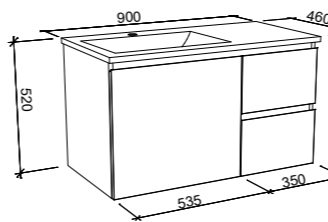

NEVADA 900mm OFFSET BOWL

Wall Hung

CABINET WITH	SKU	RRP
Regal Mineral Composite Top Left-hand Offset	NEV-V-900-L-REG-W	$860
Alpha Ceramic Top Left-hand Offset	NEV-V-900-L-APH-W	$910
No Top Left-hand Offset	NEV-VCO-900-L-X-W	$759