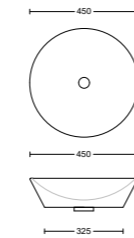

Jupiter White

Offset or wall mounted tapware required
WG JUP-BS-450-WG-S