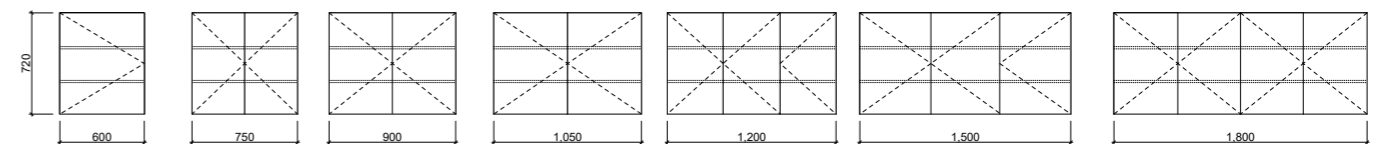

All cabinets 166mm deep. 1500mm available with 3 or 4 doors.

[01.] Tennessee Shaving Cabinet 1200mm | TEN-SC-1200-3-G | $1,084 Emerald Satin Cabinet **[02.] Tennessee Shaving Cabinet 750mm** | TEN-SC-750-D-G | $759 White Satin Cabinet **[03.] Tennessee Shaving Cabinet 900mm** | TEN-SC-900-D-G | $815 Estella Oak Cabinet **[04.] Tennessee Shaving Cabinet 1800mm** | TEN-SC-1800-4-G | $1,449 White Gloss Cabinet **[05.] Tennessee Shaving Cabinet 1200mm** | TEN-SC-1200-3-G | $1,084 Prime Oak Cabinet. **Please refer to pricelist pages for all available options.**