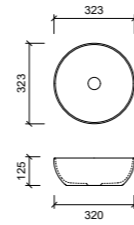

Ceramic Basin Collection Cont'd

Jessie White*

WG JES-BS-320-WG-S
WM JES-BS-320-WM-U