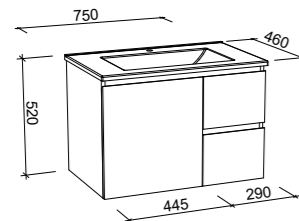

NEVADA 750mm

Wall Hung

CABINET WITH	SKU	RRP
Regal Mineral Composite Top	NEV-V-750-C-REG-W	$962
Stadium Mineral Composite Top	NEV-V-750-C-STD-W	$962
Alpha Ceramic Top	NEV-V-750-C-APH-W	$834
Haven Matt Dolomite Top	NEV-V-750-C-HVN-W	$1,018
Quest Gloss Dolomite Top	NEV-V-750-C-QUE-W	$1,018
20mm SilkSurface Top with White Gloss Ceramic Above Counter Basin	NEV-V-750-C-SSA-W	$1,507
20mm SilkSurface Top with White Gloss Ceramic Under Counter Basin	NEV-V-750-C-SSU-W	$1,782
20mm Stone Top with White Gloss Ceramic Above Counter Basin	NEV-V-750-C-StA-W	$1,654
20mm Stone Top with White Gloss Ceramic Under Counter Basin	NEV-V-750-C-StU-W	$1,938
No Top	NEV-VCO-750-C-X-W	$694