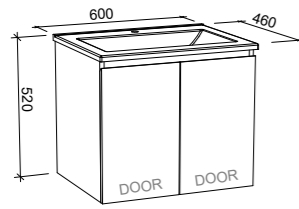

Nevada

S SILVER INCLUSIONS

NEVADA 600mm

Wall Hung

CABINET WITH	SKU	RRP
Regal Mineral Composite Top	NEV-V-600-C-REG-W	$899
Stadium Mineral Composite Top	NEV-V-600-C-STD-W	$899
Alpha Ceramic Top	NEV-V-600-C-APH-W	$768
20mm SilkSurface Top with White Gloss Ceramic Above Counter Basin	NEV-V-600-C-SSA-W	$1,440
20mm SilkSurface Top with White Gloss Ceramic Under Counter Basin	NEV-V-600-C-SSU-W	$1,716
20mm Stone Top with White Gloss Ceramic Above Counter Basin	NEV-V-600-C-StA-W	$1,538
20mm Stone Top with White Gloss Ceramic Under Counter Basin	NEV-V-600-C-StU-W	$1,822
No Top	NEV-VCO-600-C-X-W	$620