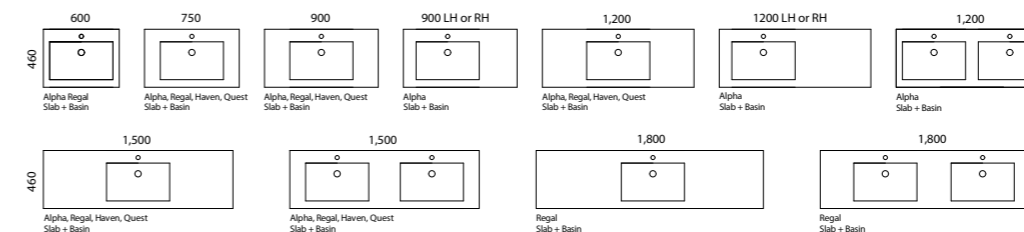

[01.] Nevada Plus Classic Vanity 900mm | NVPC-V-900-C-SSA-W | $2,475 Emerald Green Satin Cabinet with Arctic White SilkSurface Top and White Gloss Allure Ceramic Basin | Shown with Under Cabinet Lighting Kit | LED-L-UNDERCAB-V | ADD $391 **[02.] Nevada Plus Classic Vanity 1800mm** | NVPC-V-1800-D-REG-F | $3,867 Steel Grey Satin Cabinet with Regal Mineral Composite Top **[03.] Nevada Plus Classic Vanity 900mm** | NVPC-V-900-C-APH-F | $1,962 White Satin Cabinet with Alpha Ceramic Top **[04.] Nevada Plus Classic Vanity 1200mm** | NVPC-V-1200-C-SSA-W | $2,814 Navy Blue Satin Cabinet with Carrara SilkSurface Top and Rome Inset Ceramic Basin | Shown with Under Cabinet Lighting Kit | LED-L-UNDERCAB-V | ADD $391 **Please refer to pricelist pages for all available options.**

*Selected sizes. See page 42 for Vanity Top Collection.