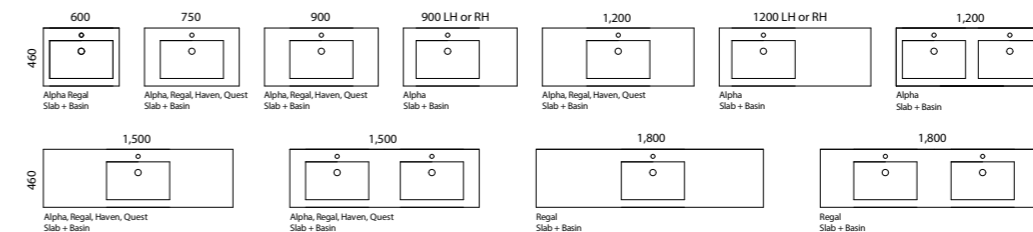

Available in wall hung, floor standing and on legs.

- Top options include:
  - 20mm integrated tops - Alpha\*, Regal, Stadium, Haven\* or Quest\*
  - SilkSurface or Caesarstone slab top with above or under counter basin/s