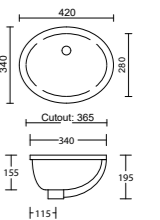

## Oval Under Counter White

With overflow to front

- WG** OVL-BS-420-WG-S