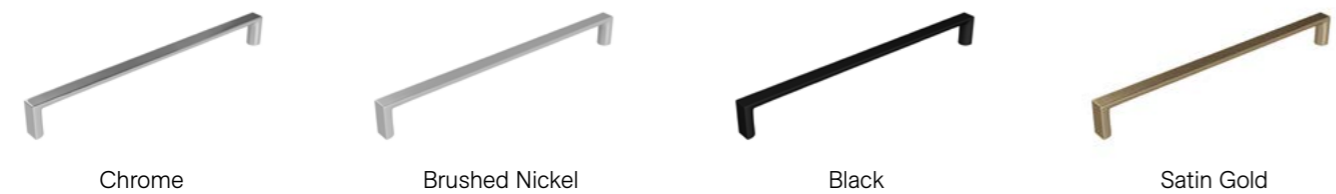

D HANDLE

Available in 138mm*, 230mm, 361mm & 457mm.