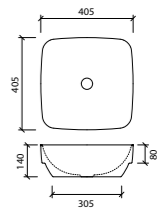

Addison Inset White

Offset or wall mounted tapware required

WG ADD-BS-400-WG-S
WM ADD-BS-400-WM-U