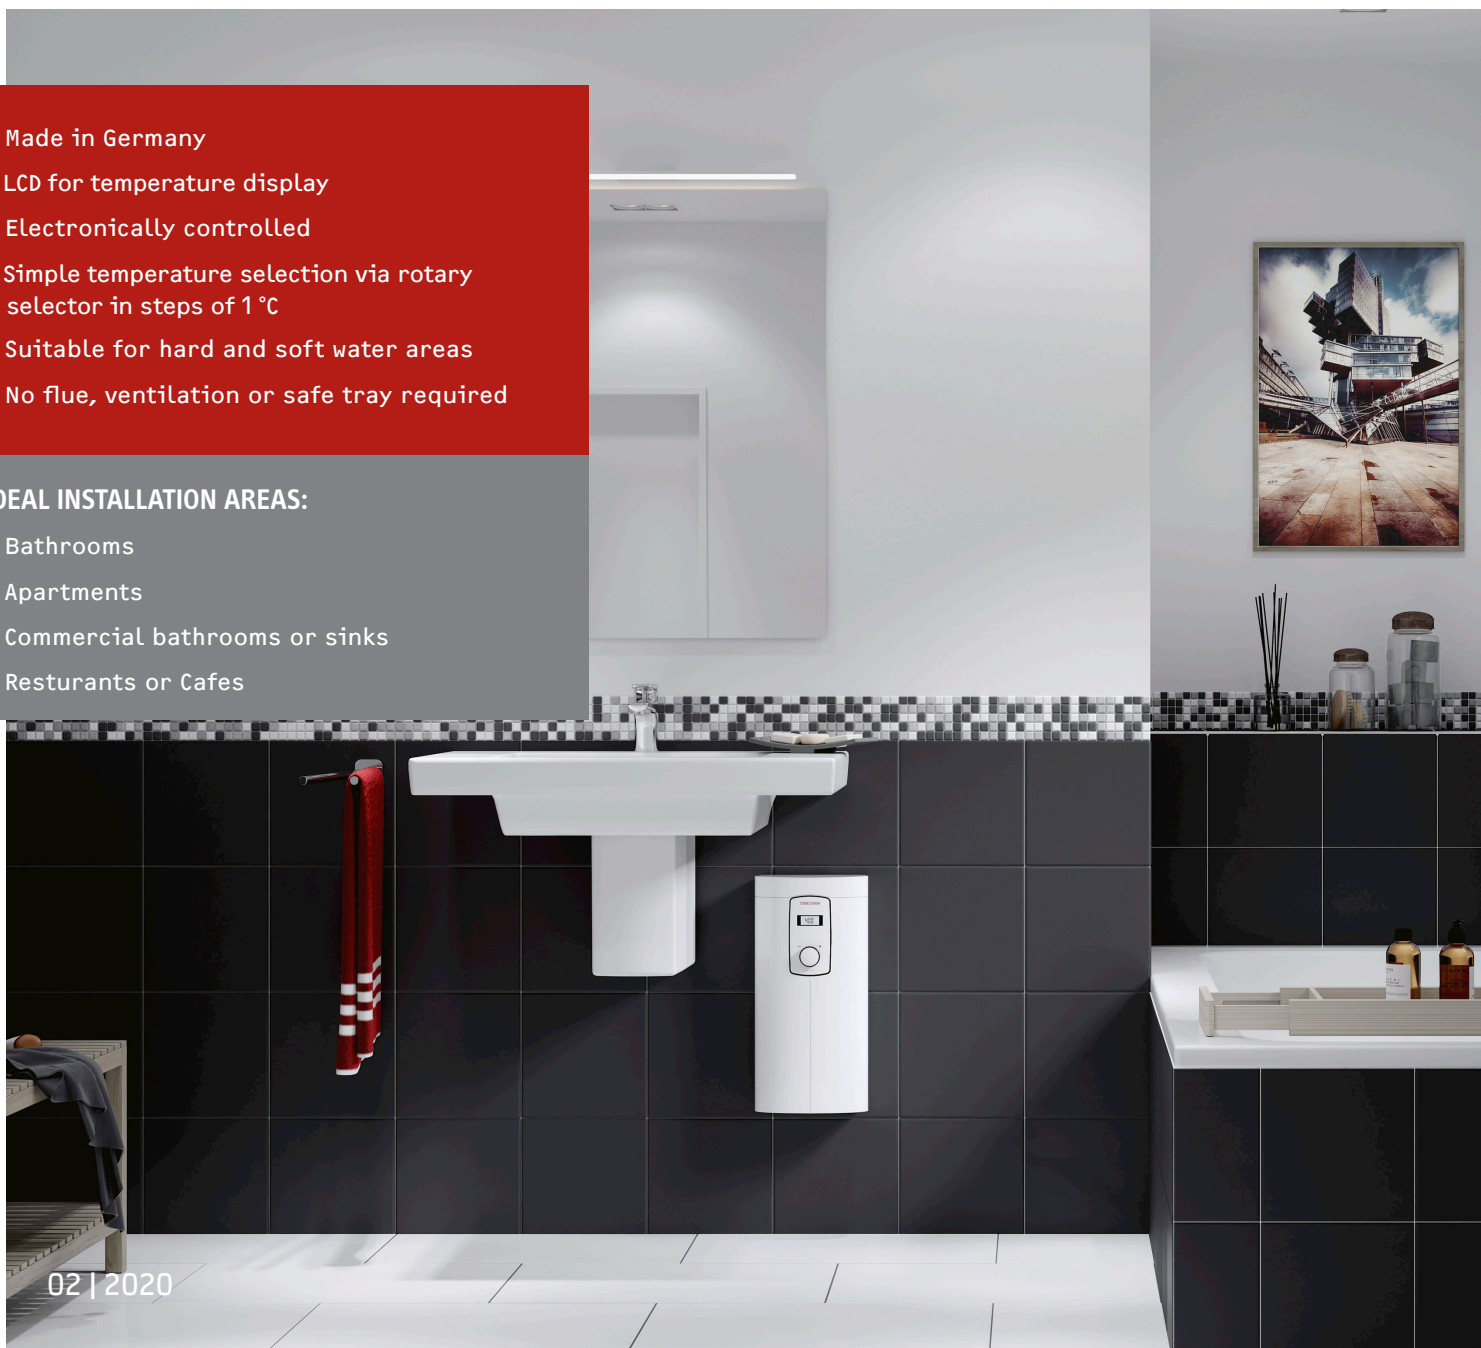

Data Sheet: DHB-E LCD

- › DHB-E 13 LCD
- › DHB-E 18 LCD
- › DHB-E 27 LCD

- › Made in Germany
- › LCD for temperature display
- › Electronically controlled
- › Simple temperature selection via rotary selector in steps of 1 °C
- › Suitable for hard and soft water areas
- › No flue, ventilation or safe tray required

IDEAL INSTALLATION AREAS:

- › Bathrooms
- › Apartments
- › Commercial bathrooms or sinks
- › Restaurants or Cafes

DHB-E LCD

AFFORDABLE HIGH QUALITY COMFORT

With the DHB-E LCD instantaneous water heater, accurate temperature settings are no longer a problem, thanks to the LCD display. This allows direct accurate temperature delivery selection between 20 and 60 °C. With 3i technology for high efficiency and output, the DHB-E LCD provides a reliable and constant supply of hot water.