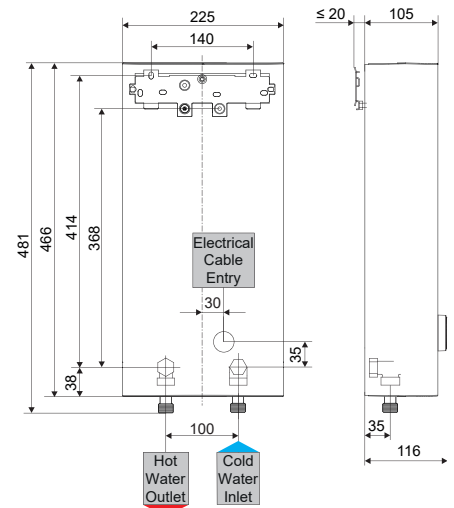

DHB-E LCD

Dimensions and Connections
 In-wall or bottom entry connection available.

STIEBEL ELTRON is committed to our policy of continual improvement, some features may have subsequently been changed or even removed. Our advisors will be happy to consult with you regarding the currently applicable equipment features. The images used in this data sheet are for reference only.