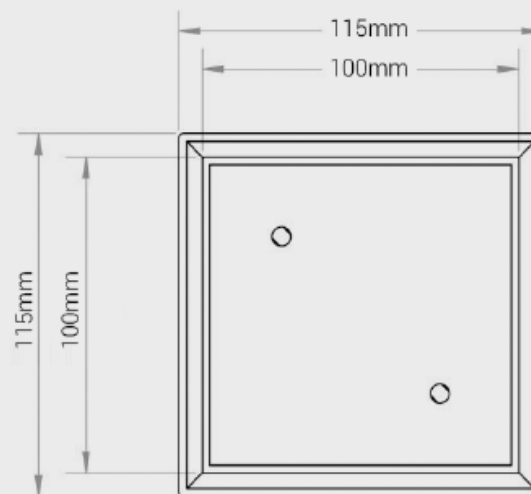

# SQUARE BERMUDA

FLOOR WASTES

| CODE     | DESCRIPTION         | OUTLET SIZE | FINISH | CTN QTY |
|----------|---------------------|-------------|--------|---------|
| 11101.01 | 115x100mm Square CP | 100mm       | Chrome | 20      |
| 11102.01 | 115x80mm Square CP  | 80mm        | Chrome | 20      |