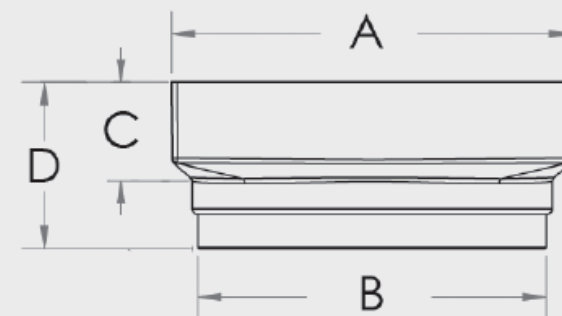

# SQUARE BERMUDA

FLOOR WASTES

| CODE     | DESCRIPTION         | OUTLET SIZE | FINISH | CTN QTY |
|----------|---------------------|-------------|--------|---------|
| 11101.01 | 115x100mm Square CP | 100mm       | Chrome | 20      |
| 11102.01 | 115x80mm Square CP  | 80mm        | Chrome | 20      |