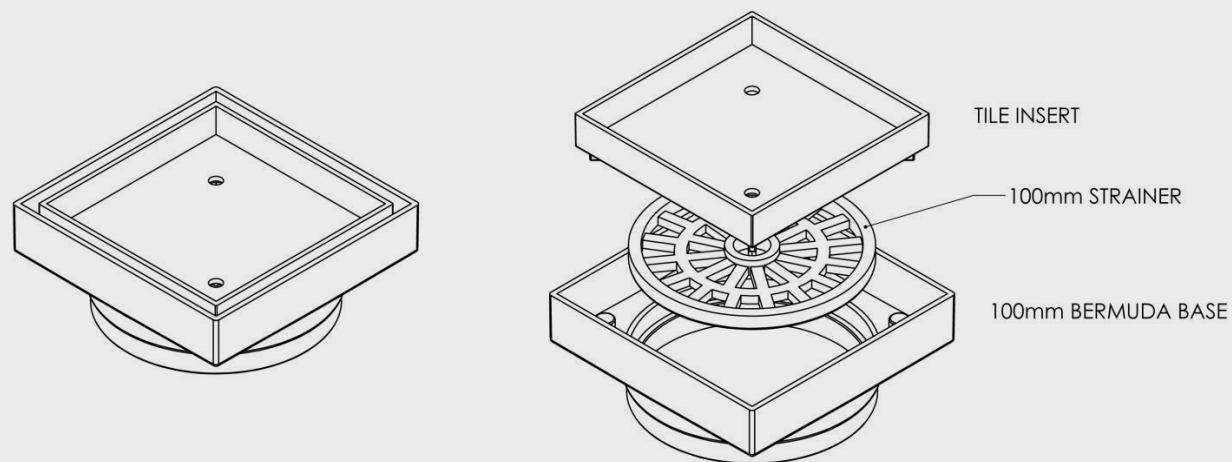

# SQUARE BERMUDA

FLOOR WASTES

| CODE     | DESCRIPTION         | OUTLET SIZE | FINISH | CTN QTY |
|----------|---------------------|-------------|--------|---------|
| 11101.01 | 115x100mm Square CP | 100mm       | Chrome | 20      |
| 11102.01 | 115x80mm Square CP  | 80mm        | Chrome | 20      |