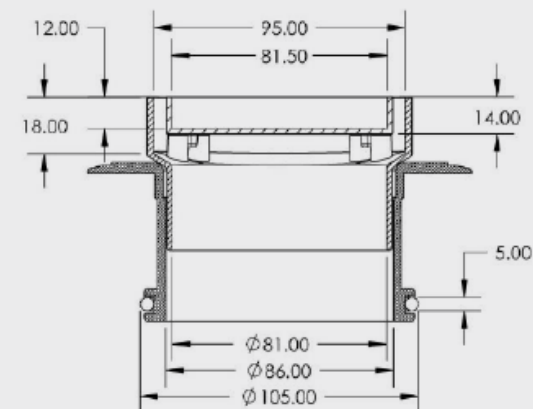

SQUARE BERMUDA MEGA

FLOOR WASTES

- Available in other finishes
- Tile Insert: Brass
- Base: Brass
- Megaflex Base: A.B.S
- Standard Finish - Chrome

CODE	DESCRIPTION	OUTLET SIZE	FINISH	CTN QTY
11203.01	100x100mm Mega Square CP	100mm	Chrome	20
11204.01	100x80mm Mega Square CP	80mm	Chrome	20
11205.01	100x50mm Mega Square CP	50mm	Chrome	20
11213.01	100x100mm Lowline Mega Square CP	100mm	Chrome	20
11214.01	100x80mm Lowline Mega Square CP	80mm	Chrome	20
11215.01	100x50mm Lowline Mega Square CP	50mm	Chrome	20

CODE	A	B	C	D	E
11203.01	100	102	27	86	86
11204.01	100	75	27	76	63
11205.01	100	50.8	27	65	42
11213.01	100	102	23	82	86
11214.01	100	75	23	72	63
11215.01	100	50.8	23	61	42