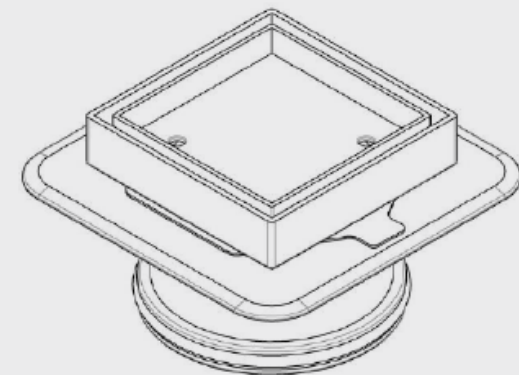

SQUARE BERMUDA MEGA

FLOOR WASTES

- Available in other finishes
- Tile Insert: Brass
- Base: Brass
- Megaflex Base: A.B.S
- Standard Finish - Chrome

CODE	DESCRIPTION	OUTLET SIZE	FINISH	CTN QTY
11203.01	100x100mm Mega Square CP	100mm	Chrome	20
11204.01	100x80mm Mega Square CP	80mm	Chrome	20
11205.01	100x50mm Mega Square CP	50mm	Chrome	20
11213.01	100x100mm Lowline Mega Square CP	100mm	Chrome	20
11214.01	100x80mm Lowline Mega Square CP	80mm	Chrome	20
11215.01	100x50mm Lowline Mega Square CP	50mm	Chrome	20

CODE	A	B	C	D	E
11203.01	100	102	27	86	86
11204.01	100	75	27	76	63
11205.01	100	50.8	27	65	42
11213.01	100	102	23	82	86
11214.01	100	75	23	72	63
11215.01	100	50.8	23	61	42