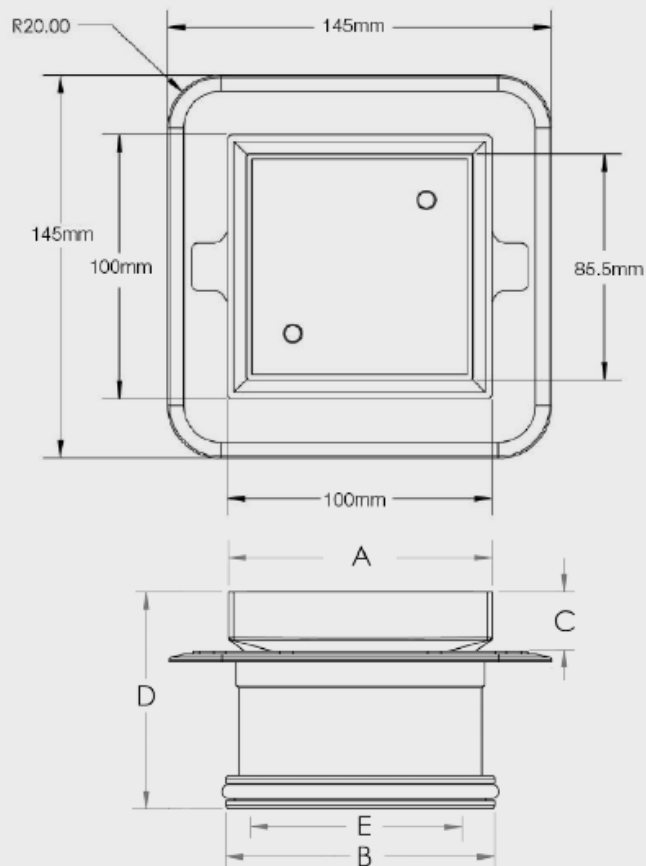

SQUARE BERMUDA MEGA

FLOOR WASTES

- Available in other finishes
- Tile Insert: Brass
- Base: Brass
- Megaflex Base: A.B.S
- Standard Finish - Chrome

CODE	DESCRIPTION	OUTLET SIZE	FINISH	CTN QTY
11203.01	100x100mm Mega Square CP	100mm	Chrome	20
11204.01	100x80mm Mega Square CP	80mm	Chrome	20
11205.01	100x50mm Mega Square CP	50mm	Chrome	20
11213.01	100x100mm Lowline Mega Square CP	100mm	Chrome	20
11214.01	100x80mm Lowline Mega Square CP	80mm	Chrome	20
11215.01	100x50mm Lowline Mega Square CP	50mm	Chrome	20

CODE	A	B	C	D	E
11203.01	100	102	27	86	86
11204.01	100	75	27	76	63
11205.01	100	50.8	27	65	42
11213.01	100	102	23	82	86
11214.01	100	75	23	72	63
11215.01	100	50.8	23	61	42