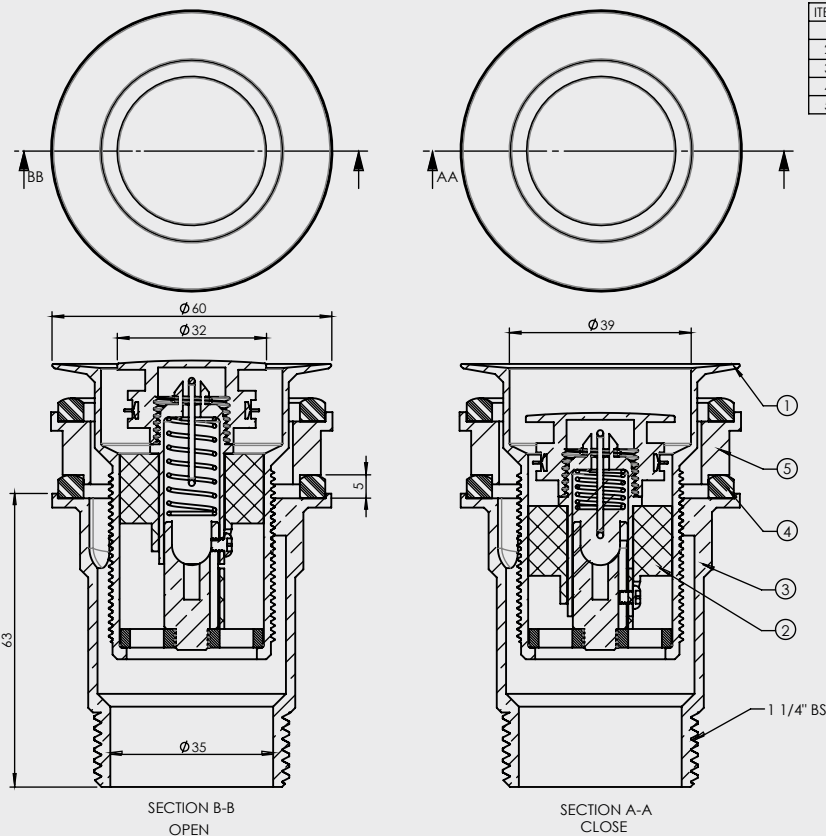

# BASIN POP DOWN® 32mm

## PLUG & WASTES

- Suits basins with 32mm or 40mm outlet with or without overflow
- Innovative quick remove cartridge
- Lifetime replacement guarantee on cartridge
- World Wide Patent Granted or Pending
- Available in a range of finishes

CODE	OUTLET SIZE	FINISH	CARTON QTY
21800.01	32mm	Chrome	32

ITEM	PART No.	DESCRIPTION	QTY.
1	100206	FLANGE POP DOWN 60mm DIA	1
2	100024	POP DOWN VALVE WITH UPSIDE DOWN SPRING	1
3	100050	BACK NUT FOR POP DOWN 32mm	1
4	100219	POP DOWN DELUX WASHER	2
5	100056	SPACER FOR POP DOWN	1