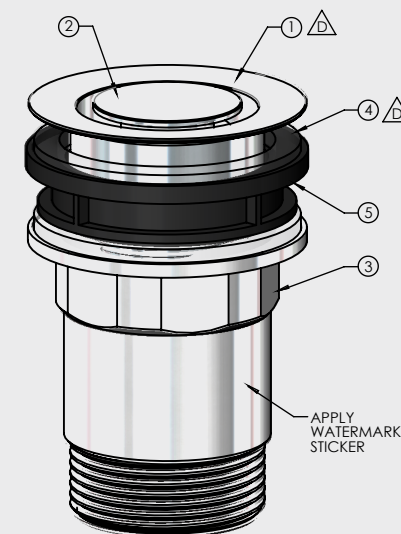

BASIN POP DOWN® 32mm

PLUG & WASTES

- Suits basins with 32mm or 40mm outlet with or without overflow
- Innovative quick remove cartridge
- Lifetime replacement guarantee on cartridge
- World Wide Patent Granted or Pending
- Available in a range of finishes

CODE	OUTLET SIZE	FINISH	CARTON QTY
21800.01	32mm	Chrome	32

ITEM	PART No.	DESCRIPTION	QTY.
1	100206	FLANGE POP DOWN 60mm DIA	1
2	100024	POP DOWN VALVE WITH UPSIDE DOWN SPRING	1
3	100050	BACK NUT FOR POP DOWN 32mm	1
4	100219	POP DOWN DELUX WASHER	2
5	100056	SPACER FOR POP DOWN	1

NOTE:
PRODUCT TO BE PACK IN PLASTIC BAG
THEN INDIVIDUAL CARTON.

ISO VIEW