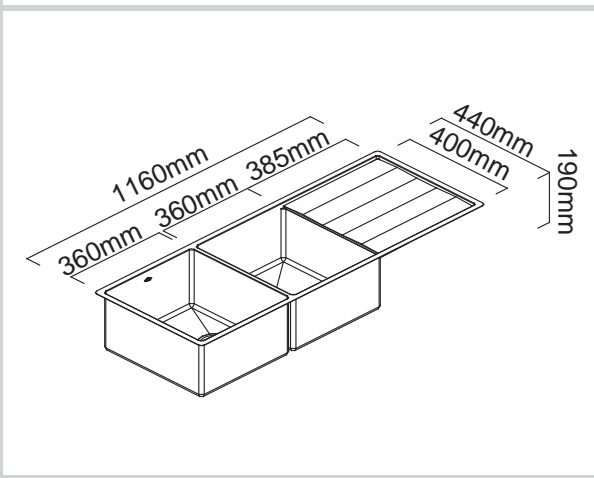

Model Code: ST340DU

Included Accessories

Optional Accessories

Dimensions

Specifications

Description	Double Bowls with a drainer, undermount sink
Overall Sink Size	1160mm x 440mm x 190mm deep
Bowl Dimensions	360mm x 400mm x 190mm deep 360mm x 400mm x 190mm deep
Drainer Length	385mm
Technic	Fabrication
Material	Stainless steel SUS304

Installation

Fixings	Undermount clips supplied
Template	n/a
Min Cabinet Size	1200mm
Waste Holes	2 x 90mm square Compatible with waste disposal

Plumbing

Waste Fittings	2 x (90mm x 2") basket wastes included
Overflow	n/a

Packaging

Carton Type	EPS protection & individual carton
Gross Weight	12.95Kg
Carton Size	1240mm x 290mm x 535mm
Pack QTY	1

SURFACE FINISH

WASTE KIT

MATERIAL

INSTALLATION OPTIONS

PROFILE