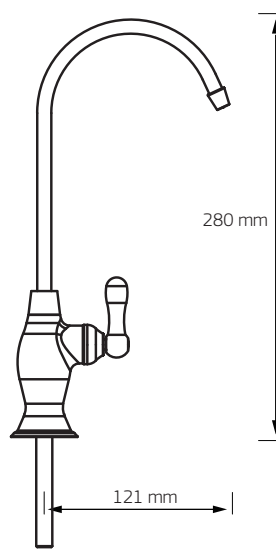

OT205

OT222

OT235

OT250

OT205	OT222	OT235	OT250
Long reach faucet	Elegant goose neck, ¼ turn handle	Long reach, chrome, ¼ turn fine handle	High Loop, ¼ turn handle, all chrome
0 - 7 Lpm	0 - 7 Lpm	0 - 7 Lpm	0 - 7 Lpm
0 - 52 °C	0 - 52 °C	0 - 52 °C	0 - 52 °C
200 - 500* kPa	200 - 500* kPa	200 - 500* kPa	200 - 500* kPa
¼" tube	¼" tube	¼" tube	¼" tube
12 mm	12 mm	12 mm	12 mm
1 year [^]	1 year [^]	1 year [^]	1 year [^]

*Important Note: Use only genuine Puretec replacement cartridge. ^1 year warranty is 1 year parts and labour. Protect from freezing. *Where line pressure exceeds 500 kPa, an approved pressure limiting device must be installed to comply with Australian & New Zealand Plumbing Standards. (Ref. AS/NZS 3500.1:2021, Clause 3.3.4).*