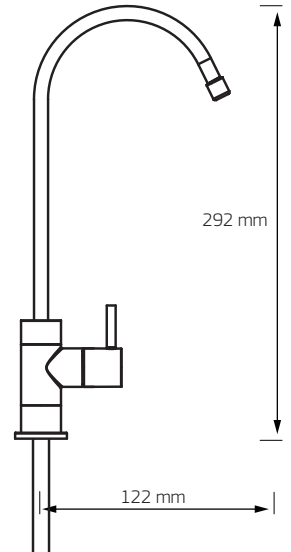

OT205

OT222

OT235

OT250

OT205	OT222	OT235	OT250
Long reach faucet	Elegant goose neck, ¼ turn handle	Long reach, chrome, ¼ turn fine handle	High Loop, ¼ turn handle, all chrome
0 - 7 Lpm	0 - 7 Lpm	0 - 7 Lpm	0 - 7 Lpm
0 - 52 °C	0 - 52 °C	0 - 52 °C	0 - 52 °C
200 - 500* kPa	200 - 500* kPa	200 - 500* kPa	200 - 500* kPa
¼" tube	¼" tube	¼" tube	¼" tube
12 mm	12 mm	12 mm	12 mm
1 year [^]	1 year [^]	1 year [^]	1 year [^]

*Important Note: Use only genuine Puretec replacement cartridge. ^1 year warranty is 1 year parts and labour. Protect from freezing. *Where line pressure exceeds 500 kPa, an approved pressure limiting device must be installed to comply with Australian & New Zealand Plumbing Standards. (Ref. AS/NZS 3500.1:2021, Clause 3.3.4).*