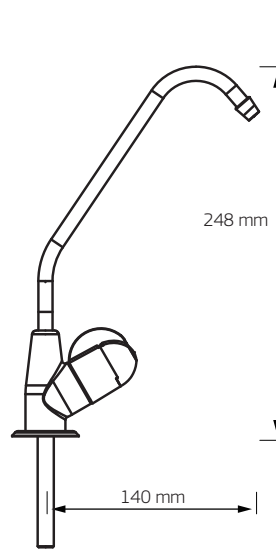

OT205

OT222

OT235

OT250

OT205	OT222	OT235	OT250
Long reach faucet	Elegant goose neck, ¼ turn handle	Long reach, chrome, ¼ turn fine handle	High Loop, ¼ turn handle, all chrome
0 - 7 Lpm	0 - 7 Lpm	0 - 7 Lpm	0 - 7 Lpm
0 - 52 °C	0 - 52 °C	0 - 52 °C	0 - 52 °C
200 - 500* kPa	200 - 500* kPa	200 - 500* kPa	200 - 500* kPa
¼" tube	¼" tube	¼" tube	¼" tube
12 mm	12 mm	12 mm	12 mm
1 year [^]	1 year [^]	1 year [^]	1 year [^]

*Important Note: Use only genuine Puretec replacement cartridge. ^1 year warranty is 1 year parts and labour. Protect from freezing. *Where line pressure exceeds 500 kPa, an approved pressure limiting device must be installed to comply with Australian & New Zealand Plumbing Standards. (Ref. AS/NZS 3500.1:2021, Clause 3.3.4).*