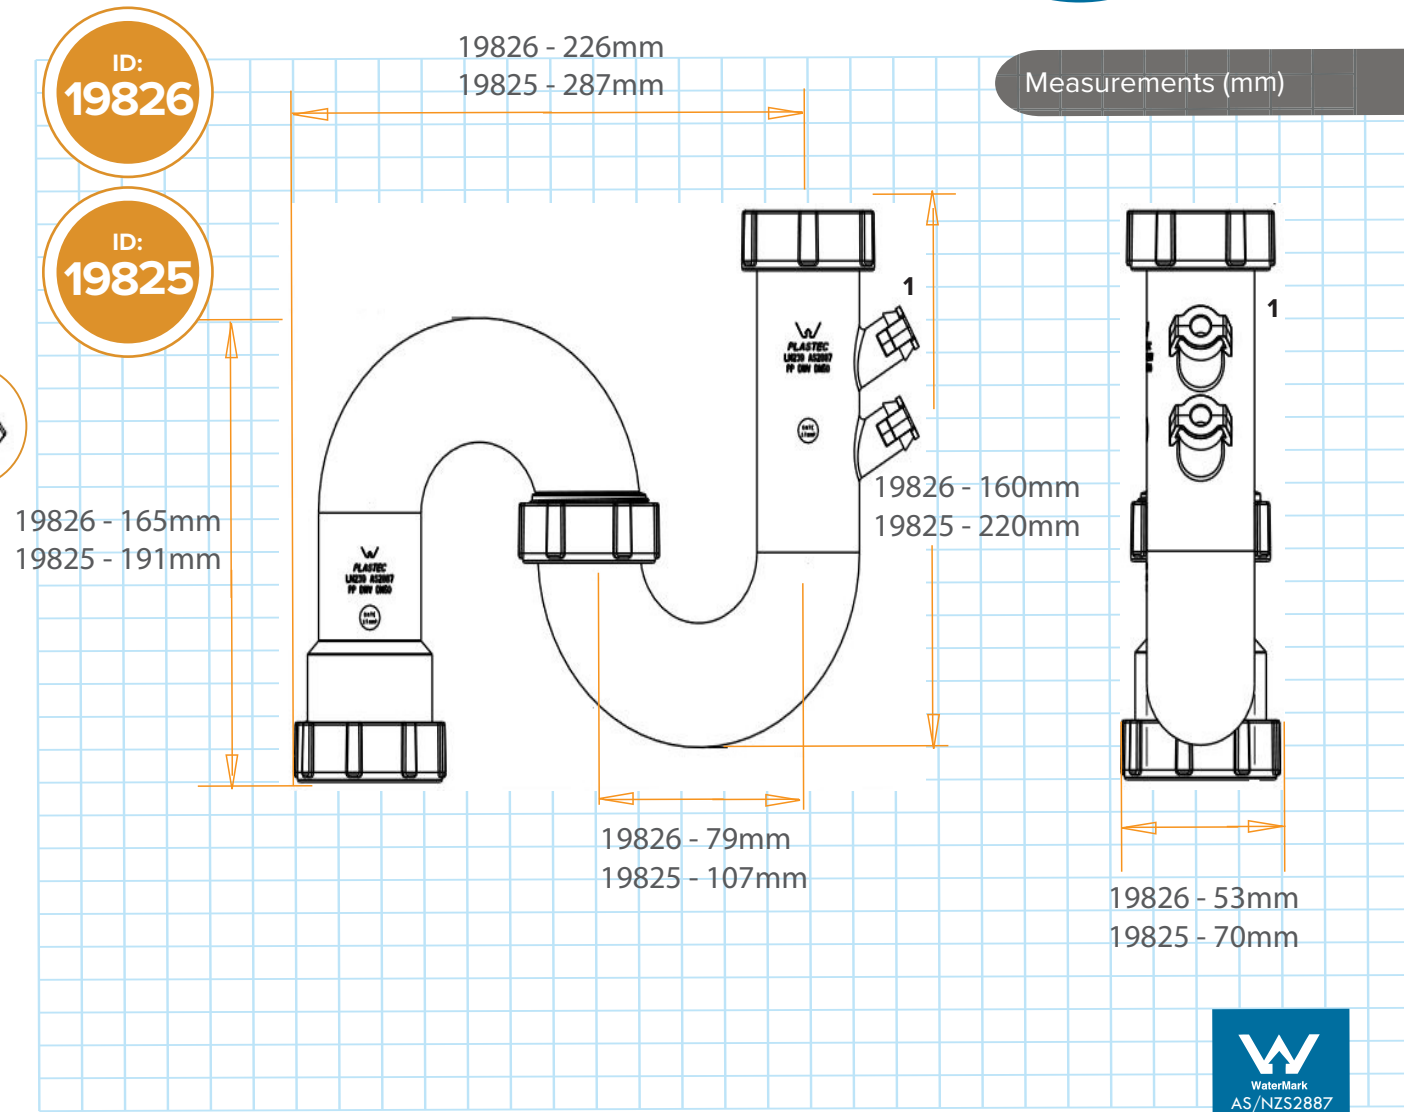

Plastec Trap Range

# Standard S Trap

w/Overflow 40mm & 50mm

- 19826 - 40mm has 1 Overflow Nipple
- 19825 - 50mm has 2 Overflow Nipples
- Overflows are pre-drilled & come with Nipple Plugs <sup>1</sup>

ID	Ø	
19826	40	50
19825	50	25