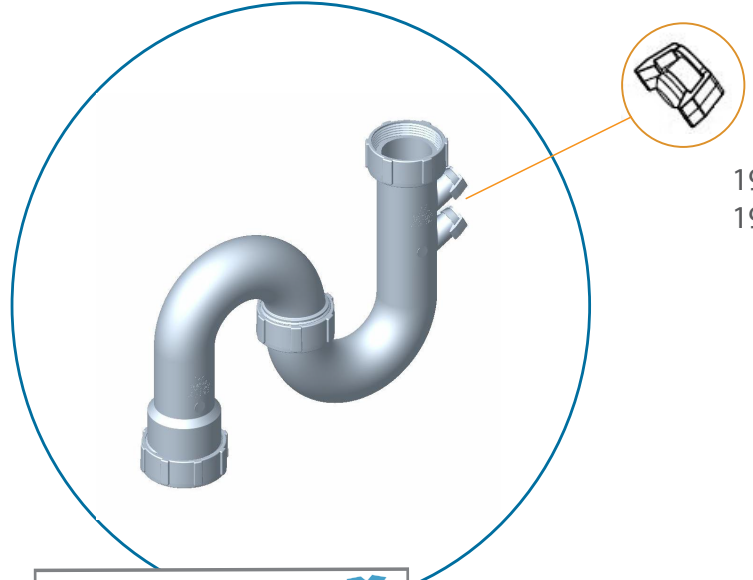

Plastec Trap Range

# Standard S Trap

w/Overflow 40mm & 50mm

- 19826 - 40mm has 1 Overflow Nipple
- 19825 - 50mm has 2 Overflow Nipples
- Overflows are pre-drilled & come with Nipple Plugs <sup>1</sup>

ID	Ø	
19826	40	50
19825	50	25