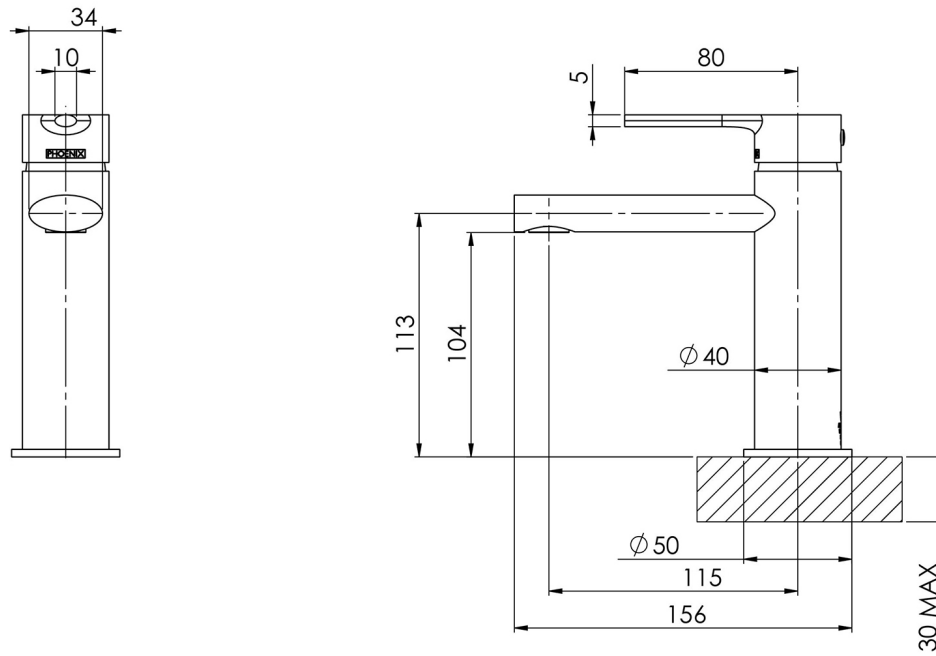

VIVID SLIMLINE OVAL

VIVID SLIMLINE OVAL BASIN MIXER

SPECIFICATIONS

AVAILABLE IN

VV770 CHR
Chrome

VV770-40
Brushed Nickel

VV770 MB
Matte Black

VV770-12
Brushed Gold

Please visit <https://www.phoenixtapware.com.au/warranty> to view the full warranty

While we aim to ensure the specifications shown are correct at time of printing, Phoenix Tapware reserves the right to make modifications without prior notice. Always use the physical product measurements for mark-ups and roughing-in as the line drawing shown may differ from the actual product over time. All measurements are shown in millimetres. Colours may vary from image shown.