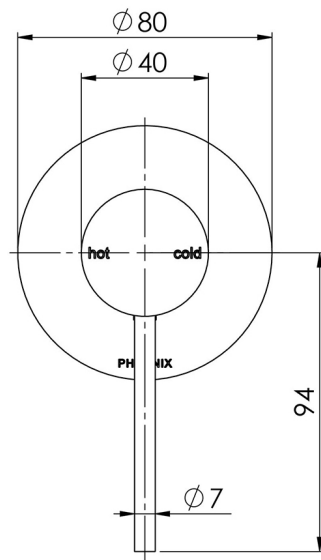

VIVID SLIMLINE

VIVID SLIMLINE SHOWER / WALL MIXER

SPECIFICATIONS

AVAILABLE IN

INFORMATION

Temperature Rating
1 - 75°C

Pressure Rating
150 - 500kPa

MAINTENANCE AND CARE:

- All surfaces should be cleaned with mild liquid detergent or soap and water.
- Do not use cream cleaners or citrus based cleaning products, as they are abrasive.
- Use of unsuitable cleaning agents may damage the surface.
- Any damage caused in this way will not be covered by warranty.

Please visit <https://www.phoenixtapware.com.au/warranty> to view the full warranty

While we aim to ensure the specifications shown are correct at time of printing, Phoenix Tapware reserves the right to make modifications without prior notice. Always use the physical product measurements for mark-ups and roughing-in as the line drawing shown may differ from the actual product over time. All measurements are shown in millimetres. Colours may vary from image shown.

Ph: +61 3 9780 4200
13/10/2021
phoenixtapware.com.au