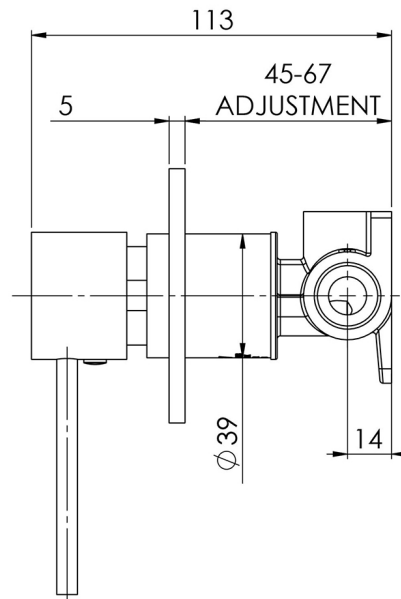

VIVID SLIMLINE

VIVID SLIMLINE SHOWER / WALL MIXER

SPECIFICATIONS

AVAILABLE IN

INFORMATION

Temperature Rating
1 - 75°C

Pressure Rating
150 - 500kPa

MAINTENANCE AND CARE:

- All surfaces should be cleaned with mild liquid detergent or soap and water.
- Do not use cream cleaners or citrus based cleaning products, as they are abrasive.
- Use of unsuitable cleaning agents may damage the surface.
- Any damage caused in this way will not be covered by warranty.

Please visit <https://www.phoenixtapware.com.au/warranty> to view the full warranty

While we aim to ensure the specifications shown are correct at time of printing, Phoenix Tapware reserves the right to make modifications without prior notice. Always use the physical product measurements for mark-ups and roughing-in as the line drawing shown may differ from the actual product over time. All measurements are shown in millimetres. Colours may vary from image shown.

Ph: +61 3 9780 4200
13/10/2021
phoenixtapware.com.au