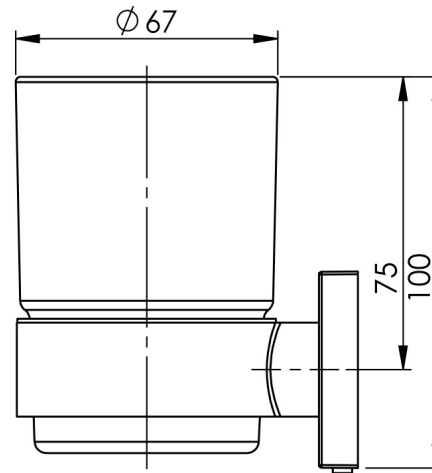

RADII

RADII TUMBLER & HOLDER SQUARE

SPECIFICATIONS

AVAILABLE IN

RS50700C
Chrome

INFORMATION

MAINTENANCE AND CARE:

- All surfaces should be cleaned with mild liquid detergent or soap and water.
- Do not use cream cleaners or citrus based cleaning products, as they are abrasive.
- Use of unsuitable cleaning agents may damage the surface.
- Any damage caused in this way will not be covered by warranty.