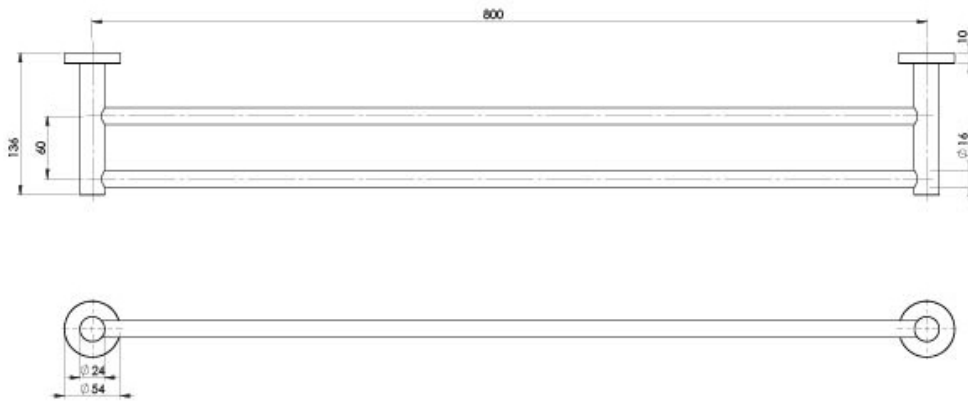

## RADII DOUBLE TOWEL RAIL 800MM ROUND PLATE

## SPECIFICATIONS