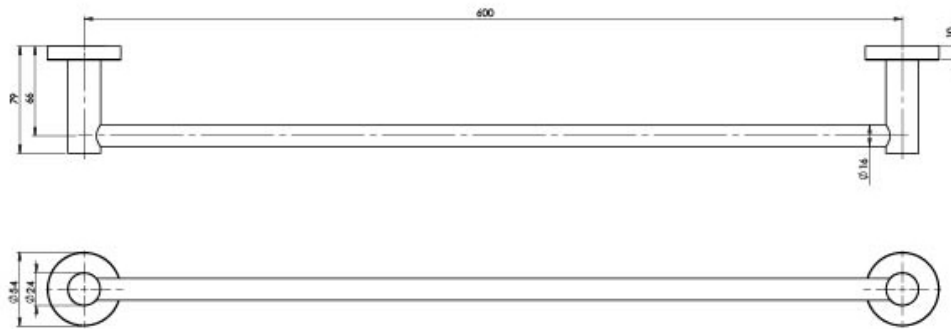

RADII

RADII SINGLE TOWEL RAIL 600MM ROUND PLATE

SPECIFICATIONS

AVAILABLE IN

RA804 CHR
Chrome

RA804 BN
Brushed Nickel

RA804 GM
Gun Metal

RA804 MB
Matte Black