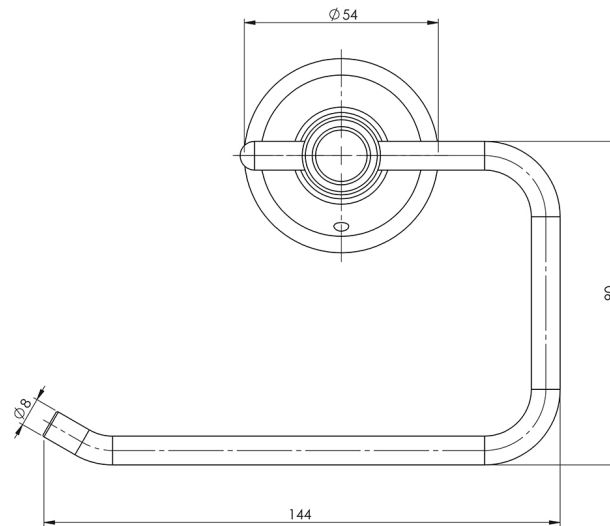

NOSTALGIA

NOSTALGIA TOILET ROLL HOLDER

SPECIFICATIONS

AVAILABLE IN

NS892 CHR
Chrome

NS892-40
Brushed Nickel

NS892-33
Antique Black

INFORMATION

Please visit <https://www.phoenixtapware.com.au/warranty> to view the full warranty

While we aim to ensure the specifications shown are correct at time of printing, Phoenix Tapware reserves the right to make modifications without prior notice. Always use the physical product measurements for mark-ups and roughing-in as the line drawing shown may differ from the actual product over time. All measurements are shown in millimetres. Colours may vary from image shown.