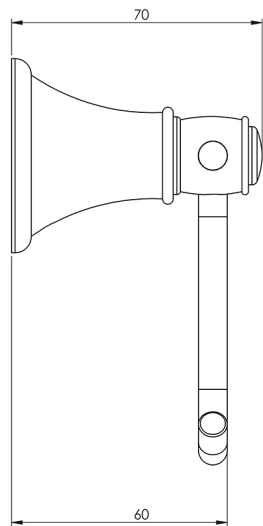

NOSTALGIA

NOSTALGIA TOILET ROLL HOLDER

SPECIFICATIONS

AVAILABLE IN

NS892 CHR
Chrome

NS892-40
Brushed Nickel

NS892-33
Antique Black

INFORMATION

Please visit <https://www.phoenixtapware.com.au/warranty> to view the full warranty

While we aim to ensure the specifications shown are correct at time of printing, Phoenix Tapware reserves the right to make modifications without prior notice. Always use the physical product measurements for mark-ups and roughing-in as the line drawing shown may differ from the actual product over time. All measurements are shown in millimetres. Colours may vary from image shown.