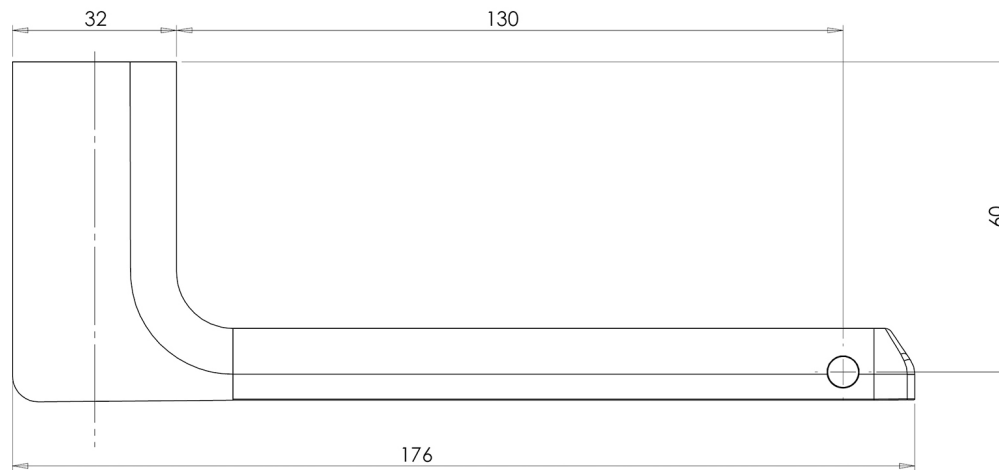

GLOSS

GLOSS TOILET ROLL HOLDER

SPECIFICATIONS

AVAILABLE IN

GS892
Chrome

GS892-40
Brushed Nickel

GS892 MB
Matte Black

GS892-12
Brushed Gold

Please visit <https://www.phoenixtapware.com.au/warranty> to view the full warranty

While we aim to ensure the specifications shown are correct at time of printing, Phoenix Tapware reserves the right to make modifications without prior notice. Always use the physical product measurements for mark-ups and roughing-in as the line drawing shown may differ from the actual product over time. All measurements are shown in millimetres. Colours may vary from image shown.