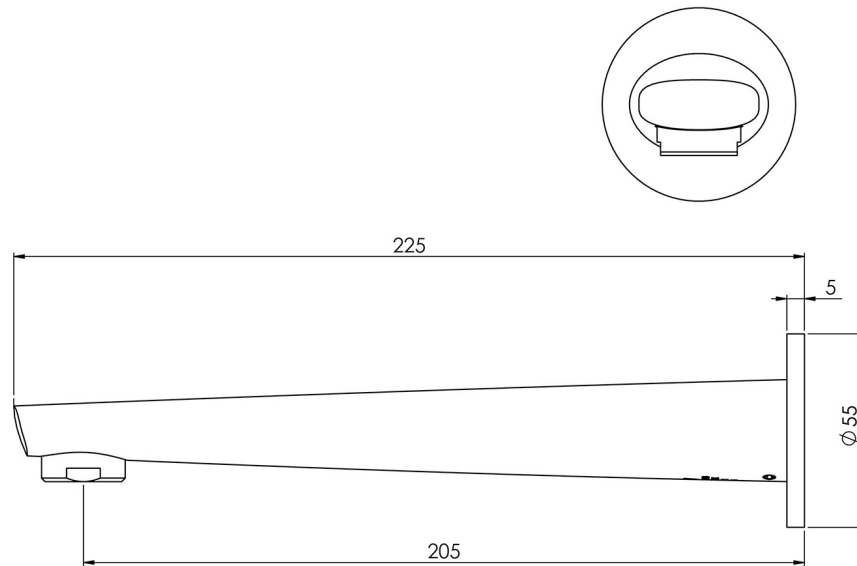

ARLO

ARLO WALL BATH OUTLET 200MM

SPECIFICATIONS

AVAILABLE IN

151-7620-00
Chrome

151-7620-40
Brushed Nickel

151-7620-10
Matte Black

INFORMATION

Please visit <https://www.phoenixtapware.com.au/warranty> to view the full warranty

While we aim to ensure the specifications shown are correct at time of printing, Phoenix Tapware reserves the right to make modifications without prior notice. Always use the physical product measurements for mark-ups and roughing-in as the line drawing shown may differ from the actual product over time. All measurements are shown in millimetres. Colours may vary from image shown.