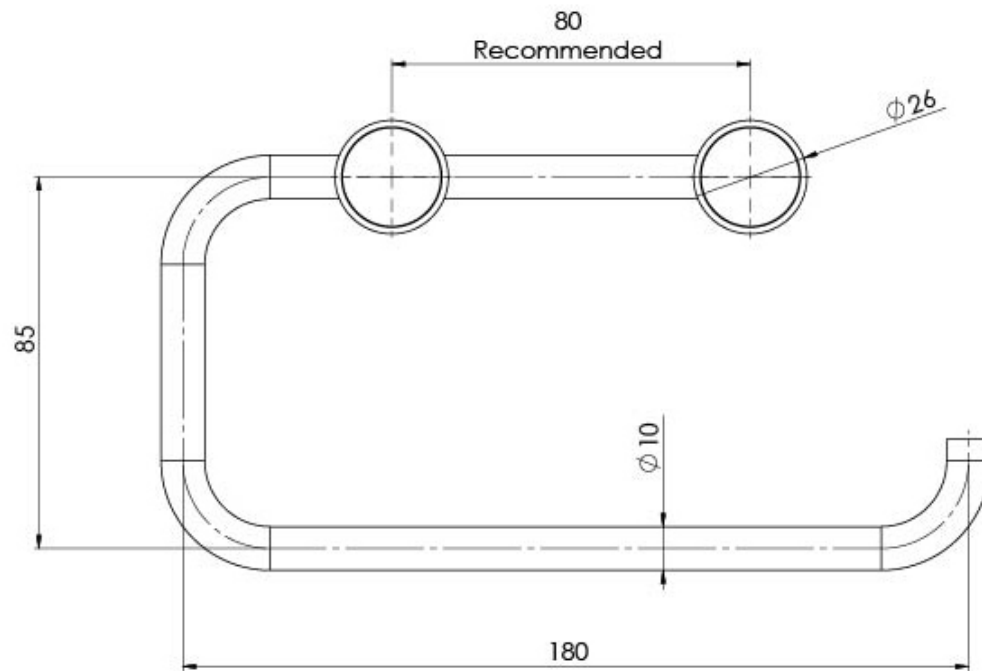

VIVID SLIMLINE

VIVID SLIMLINE TOILET ROLL HOLDER

SPECIFICATIONS

AVAILABLE IN

111-8200-00
Chrome

111-8200-40
Brushed Nickel

111-8200-10
Matte Black

111-8200-12
Brushed Gold