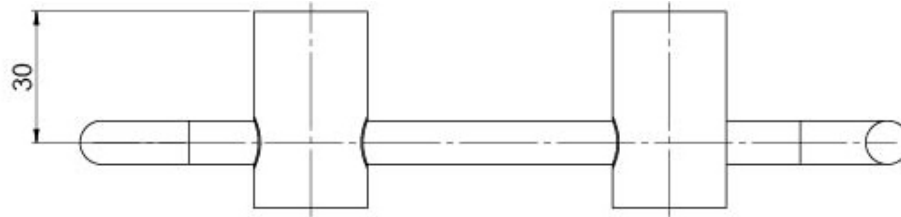

VIVID SLIMLINE

VIVID SLIMLINE TOILET ROLL HOLDER

SPECIFICATIONS

AVAILABLE IN

111-8200-00
Chrome

111-8200-40
Brushed Nickel

111-8200-10
Matte Black

111-8200-12
Brushed Gold