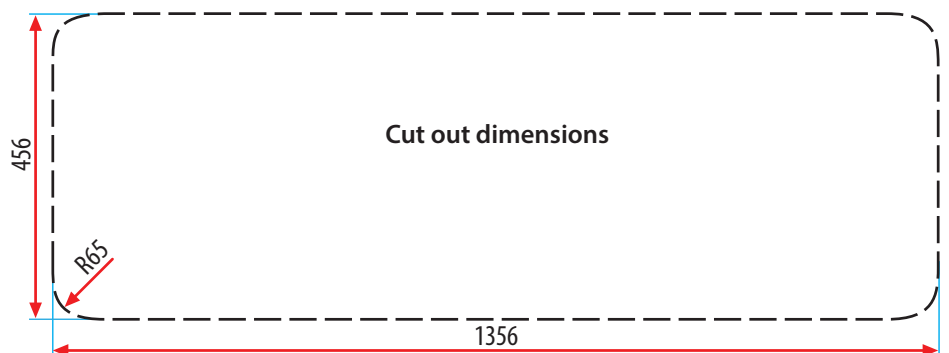

An accessories kit for NuGleam sinks can be purchased separately. (Product code: 97941)
Includes drainer basket, wooden chopping board and drainer tray

Disclaimer: While every care has been exercised in compiling and publishing the data contained in these pages, Everhard accepts no responsibility for errors or omissions and all information is believed to be correct at the time of printing. All colours have been reproduced with as much accuracy as possible. Dimensions and volumes are nominal. Please check the exact product measurements prior to beginning installation. Everhard reserves the right to delete or alter items without notice. Further information on warranties is available at www.everhard.com.au