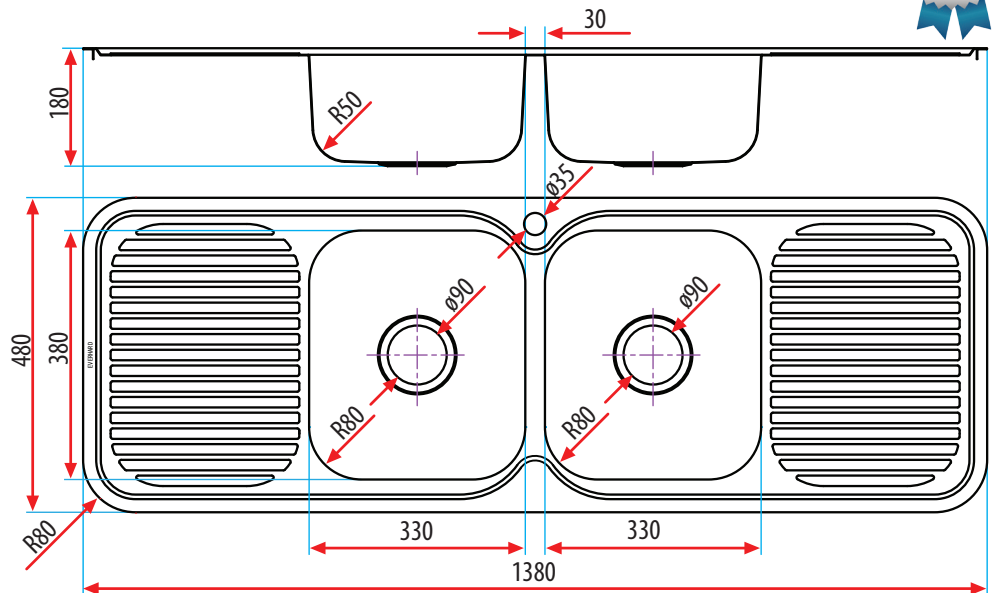

An accessories kit for NuGleam sinks can be purchased separately. (Product code: 97941)
Includes drainer basket, wooden chopping board and drainer tray

Disclaimer: While every care has been exercised in compiling and publishing the data contained in these pages, Everhard accepts no responsibility for errors or omissions and all information is believed to be correct at the time of printing. All colours have been reproduced with as much accuracy as possible. Dimensions and volumes are nominal. Please check the exact product measurements prior to beginning installation. Everhard reserves the right to delete or alter items without notice. Further information on warranties is available at www.everhard.com.au