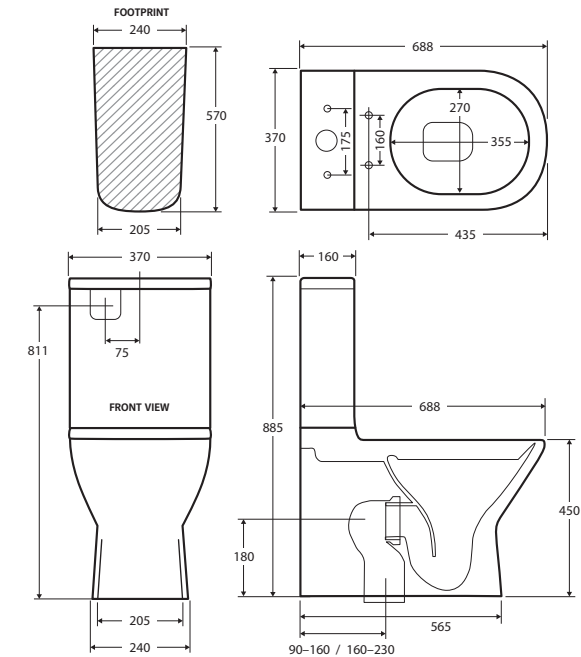

## Delta BACK-TO-WALL TOILET SUITE

### Features

- Hygienic, Nano-Glaze protection
- Rimless hygienic flush
- Extra height pan: 450mm
- Gloss white finish
- Large, easy-push chrome flush buttons
- Concealed pan for easy cleaning
- UF quick release, soft close seat
- High quality, R&T flush mechanism
- Stainless steel hinges
- Includes floor mounting screws
- Top or bottom inlets:
  - Left top inlet
  - Left or right bottom inlet
- Available as P-Trap or S-Trap
- **WELS 4 Star rated, 4.5L/3L (3.3L average flush)**

### Available in

P-Trap  
**K005P**

S-Trap 90-160  
**K005A**

S-Trap 160-230  
**K005B**

While we aim to ensure specifications are correct at the time of publication, Fienza reserves the right to make modifications without prior notice. Physical colour may vary from image shown. All measurements are shown in millimetres. For ceramic products, please allow +/- 10 mm tolerance for manufacturing variance. Always use physical product measurements for mark-ups and roughing-in as the technical drawing may differ from actual product received.