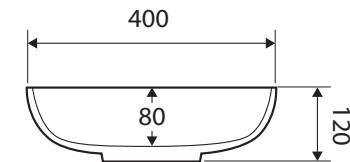

Evie

ABOVE COUNTER BASIN

Features

- Fully vitreous china
- Glazed on the back side
- No tap hole or overflow
- Requires 32 mm waste without overflow (not included)
- Capacity: 7 litres

Available in

Gloss White
TR4322

While we aim to ensure specifications are correct at the time of publication, Fienza reserves the right to make modifications without prior notice. Physical colour may vary from image shown. All measurements are shown in millimetres. For ceramic products, please allow +/- 10 mm tolerance for manufacturing variance. Always use physical product measurements for mark-ups and roughing-in as the technical drawing may differ from actual product received.