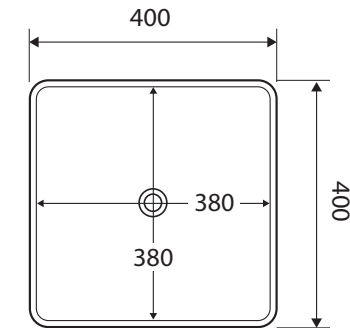

Evie

ABOVE COUNTER BASIN

Features

- Fully vitreous china
- Glazed on the back side
- No tap hole or overflow
- Requires 32 mm waste without overflow (not included)
- Capacity: 7 litres

Available in

Gloss White
TR4322

While we aim to ensure specifications are correct at the time of publication, Fienza reserves the right to make modifications without prior notice. Physical colour may vary from image shown. All measurements are shown in millimetres. For ceramic products, please allow +/- 10 mm tolerance for manufacturing variance. Always use physical product measurements for mark-ups and roughing-in as the technical drawing may differ from actual product received.