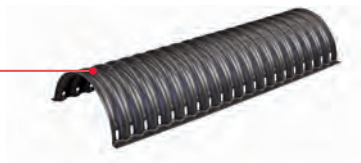

**RELN
BLACKWATER**

RELN Drain Matting

- Ideal for retaining walls and with blackwater RELN Trenching
- No aggregate/blue metal required
- Saves time and money
- Available in an extensive range of lengths and widths

*Check with your local planning authority for specification before installing your septic system

Perfect for use with RELN Drain Trenching (top right), RELN Soakwell (bottom left) and RELN Stretch Drain (Bottom Right)

Available as rolls or single packs

Non-decaying polymer geofabric

F Foundation L Landscape Y Yard

Blackwater Products

RELN.com.au

Drain Matting

RELN Drain Matting is a non-decaying continuous polymer geofabric, designed to be a replacement for applications where heavy, expensive blue metal or aggregate is normally required. Can be used with the original RELN Drain Trenching, absorption trenches and septic tank drainage.

- Ideal for retaining walls
- No aggregate / blue metal required
- Saves time and money!
- Available in an extensive range of lengths and widths
- Available in rolls or as a single pack

> Frequently Asked Questions