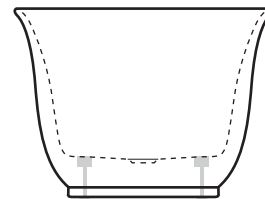

DECINA
DISCOVER INDULGENCE

[DECINA.COM.AU](https://decina.com.au) 1300 DECINA

*Warranty T&Cs apply, visit decina.com.au Decina reserves the right to change specifications without notice. Due to manufacturing tolerances dimensions may vary +/- 5mm. We recommend installation does not start until after delivery. Please confirm all particulars prior to purchase, call 1300 DECINA or visit decina.com.au