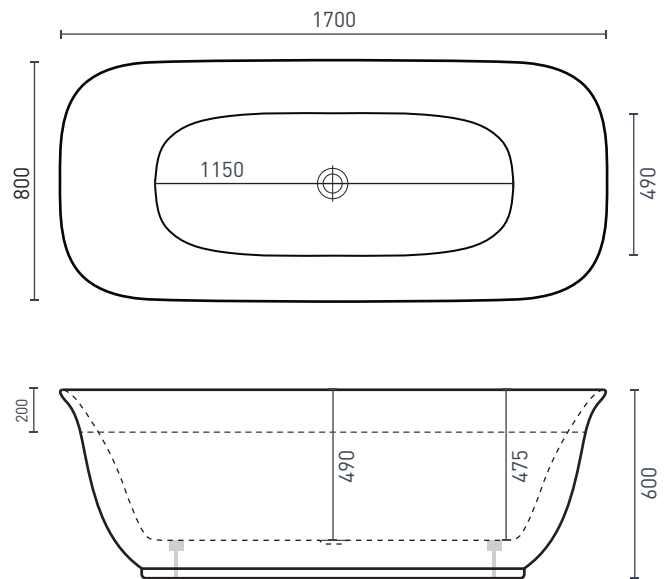

## Freestanding Bath

Product Code: **L01700W**

The Lola's beautifully fluted silhouette, ultra thin bath lip and unique shadow base create an elegant & timeless design perfect for any bathroom space.

- AS/NZ Standard 2023/1995
- Adjustable self-supporting feet
- Lumbar support
- Suitable for dual bathing

### PRODUCT SPECIFICATIONS

<b>Colour:</b>	High gloss white
<b>Material:</b>	Premium sanitary grade acrylic
<b>Length:</b>	1700mm
<b>Width:</b>	800mm
<b>Height:</b>	600mm
<b>Capacity:</b>	198L [200mm below the bath rim]
<b>Bath Type:</b>	Freestanding
<b>Waste Position:</b>	Centre
<b>Net Weight:</b>	50kg
<b>Warranty:</b>	10 years* (refer to <a href="https://decina.com.au">decina.com.au</a> )