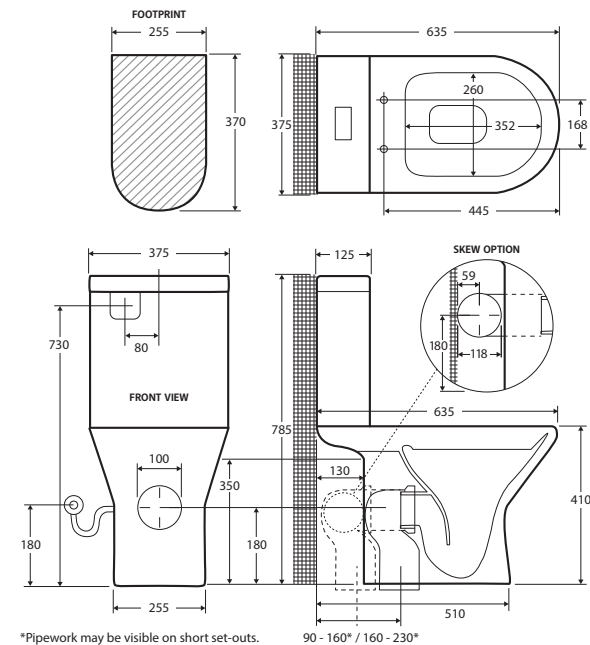

Chica CLOSE-COUPLED TOILET SUITE

Features

- Rimless hygienic flush
- Large, easy-push, chrome flush buttons
- Gloss white finish
- UF quick release, soft close seat
- High quality, R&T flush mechanism
- Top or bottom inlets:
 - Left top inlet
 - Left or right bottom inlet
- Can be installed to suit any existing bottom water inlet point
- Available as P-Trap, S-Trap or Skew Trap
- **WELS 4 Star rated, 4.5L/3L (3.2L average flush)**

Available in

P-Trap
K0123P

S-Trap 90-160
K0123A

S-Trap 160-230
K0123B

Skew Trap
K0123C

Skew trap suits left or right installation

Cleaning & Care

- The toilet seat may be removed for cleaning - depress the quick release buttons and lift up.
- Clean only with a soft cloth or sponge using warm water and mild soap or detergent. Do not use any abrasive cleaning materials.
- Do not use any solvents or corrosive liquids.
- Note that use of clip-on deodorisers will affect flushing performance on rimless suites.

While we aim to ensure specifications are correct at the time of publication, Fienza reserves the right to make modifications without prior notice. Physical colour may vary from image shown. All measurements are shown in millimetres. For ceramic products, please allow +/- 10 mm tolerance for manufacturing variance. Always use physical product measurements for mark-ups and roughing-in as the technical drawing may differ from actual product received.