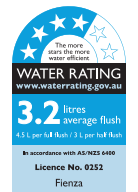

Cleaning & Care

- The toilet seat may be removed for cleaning - depress the quick release buttons and lift up.
- Clean only with a soft cloth or sponge using warm water and mild soap or detergent. Do not use any abrasive cleaning materials.
- Do not use any solvents or corrosive liquids.
- Note that use of clip-on deodorisers will affect flushing performance on rimless suites.