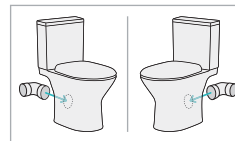

Chica CLOSE-COUPLED TOILET SUITE

Features

- Rimless hygienic flush
- Large, easy-push, chrome flush buttons
- Gloss white finish
- UF quick release, soft close seat
- High quality, R&T flush mechanism
- Top or bottom inlets:
 - Left top inlet
 - Left or right bottom inlet
- Can be installed to suit any existing bottom water inlet point
- Available as P-Trap, S-Trap or Skew Trap
- **WELS 4 Star rated, 4.5L/3L (3.2L average flush)**

Available in

P-Trap
K0123P

S-Trap 90-160
K0123A

S-Trap 160-230
K0123B

Skew Trap
K0123C

Skew trap suits left or right installation

Cleaning & Care

- The toilet seat may be removed for cleaning - depress the quick release buttons and lift up.
- Clean only with a soft cloth or sponge using warm water and mild soap or detergent. Do not use any abrasive cleaning materials.
- Do not use any solvents or corrosive liquids.
- Note that use of clip-on deodorisers will affect flushing performance on rimless suites.

While we aim to ensure specifications are correct at the time of publication, Fienza reserves the right to make modifications without prior notice. Physical colour may vary from image shown. All measurements are shown in millimetres. For ceramic products, please allow +/- 10 mm tolerance for manufacturing variance. Always use physical product measurements for mark-ups and roughing-in as the technical drawing may differ from actual product received.