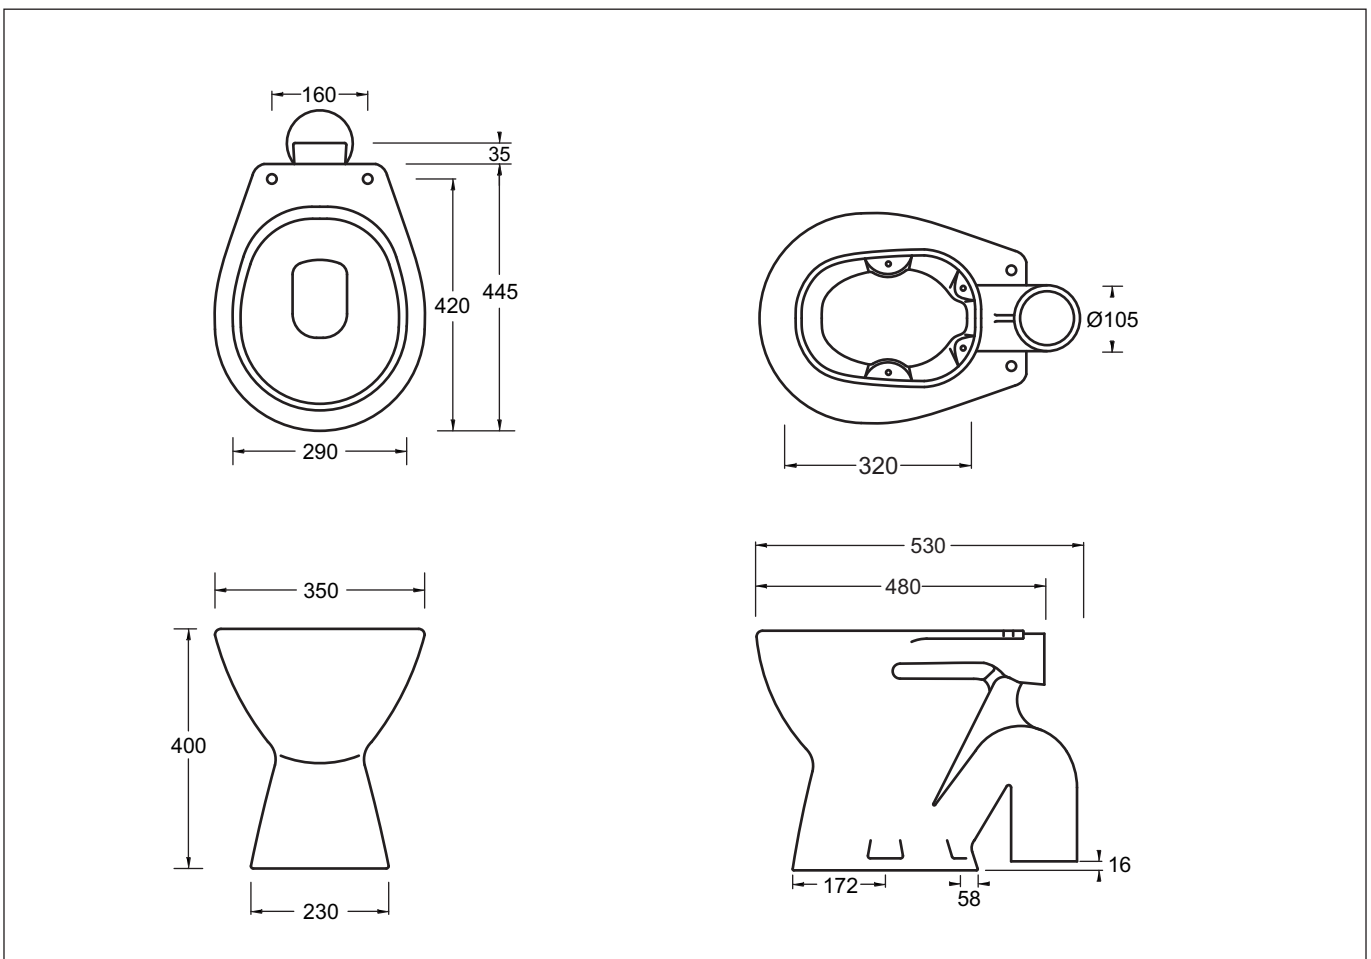

## STANDARD S TRAP WC PAN

- Standard style S trap vitreous china pan
- Designed for general purpose use in commercial or domestic installations
- Quality glaze finish and good styling
- Ideally matched with Gemini wall mounted cisterns
- 4 hole floor fixing for increased stability
- Suits Keeseal or Flush Cone flush pipe connections
- Efficient, reliable flushing performance
- 4 Star WELS rated(4.5/3L flush)

### Optional

Keeseal	Flush Pipe Connector 50mm(Internal)	X016
Flush Cone	Flush Pipe Connector 50mm(External)	X016A
Floor Fixing	Screw and Washer Set	X032
Seat	Cottage Medium Duty Toilet Seat	G1027
Seat	Mode Standard Duty Toilet Seat	G1028

All dimensions are in millimetres and are subject to normal manufacturing variation of +/- 3mm on all surfaces. As product development is ongoing BPA reserves the right to vary specifications without notice.