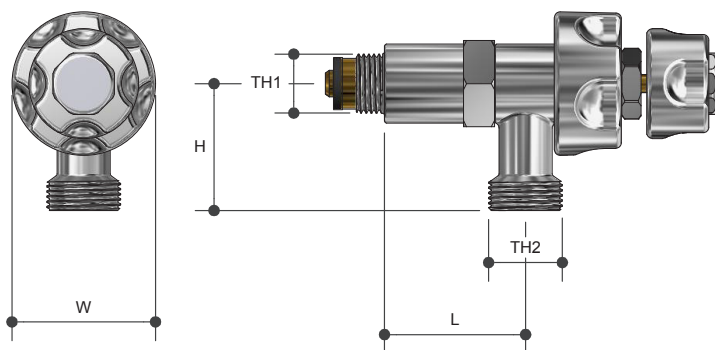

Unstyled Tapware

WASHING MACHINE CONVERSION UNIT

UNIVERSAL

WMC

Product Specifications

MT MONOPOLY™

T A P W A R E

Specifications

Maximum working temperature 75°C

Maximum pressure rating 1000kPa

Features

Watermark approved

Chrome plated finish

Tested and certified to AS/NZS 3718

Sizing Chart (MM)

	L	H	W	TH1	TH2
WMC	50	45	51	G 1/2"	G 3/4"