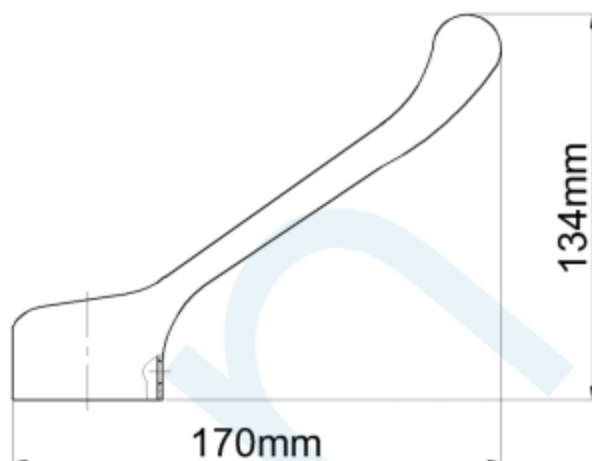

Disabled Handle

Product Code 92520

Product Specification & Features

- Material: Zinc alloy

Elson Australasia Pty Ltd

Tel: 02 9625 7899 Fax: 02 9625 7855

Website: www.elson.net.au E-mail: sales@elson.net.au

Version 1.0