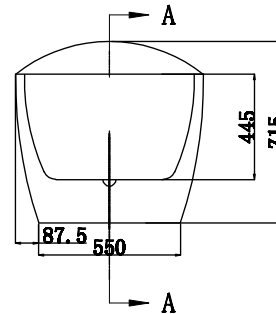

SECTION A-A

Product Code	904508
Model Name	Soprano Free Standing 1700
Material	Acrylic
Product Dimensions (mm)	1695 x 750 x 715
Freestanding Bath	Yes
Inset Bath	No
Adjustable support	Stainless Steel
With drainer	Yes
Floor Rim width	35mm