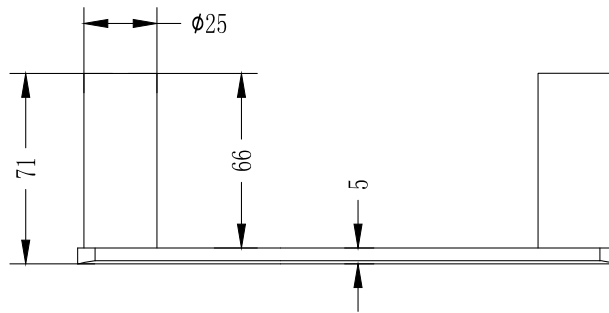

### Sonata Product Specification

Product Code	904426
Model Name	Soprano Toilet Roll Holder Locked
Profile	Soft Square
Colour	Chrome
Material	Brass
Product Dimensions	170mm x 25mm x 71mm
Finish	Chrome
Wall Mount	Yes