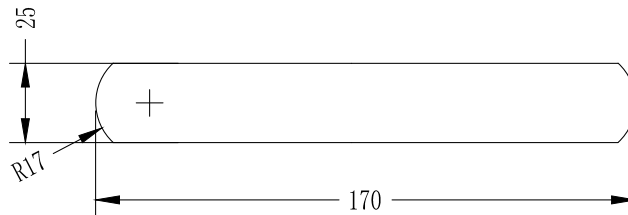

### Sonata Product Specification

Product Code	904426
Model Name	Soprano Toilet Roll Holder Locked
Profile	Soft Square
Colour	Chrome
Material	Brass
Product Dimensions	170mm x 25mm x 71mm
Finish	Chrome
Wall Mount	Yes