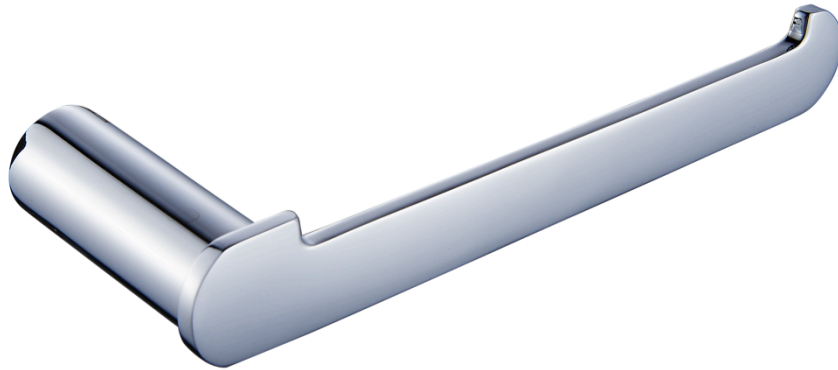

Sonata Product Specification

Product Code	904425
Model Name	Soprano Toilet Roll Holder
Profile	Soft Square
Colour	Chrome
Material	Brass
Product Dimensions	170mm x 25mm x 71mm
Finish	Chrome
Wall Mount	Yes