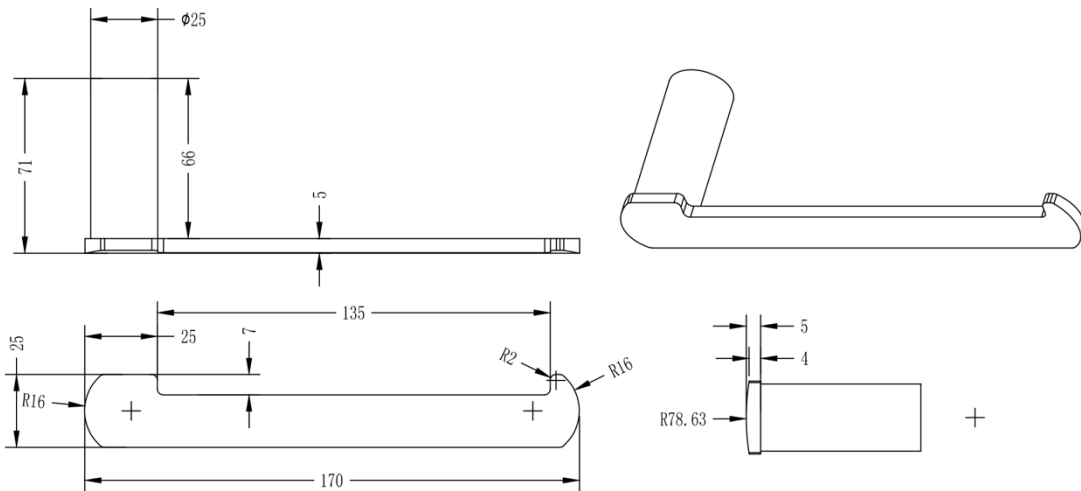

Sonata Product Specification

Product Code	904425
Model Name	Soprano Toilet Roll Holder
Profile	Soft Square
Colour	Chrome
Material	Brass
Product Dimensions	170mm x 25mm x 71mm
Finish	Chrome
Wall Mount	Yes