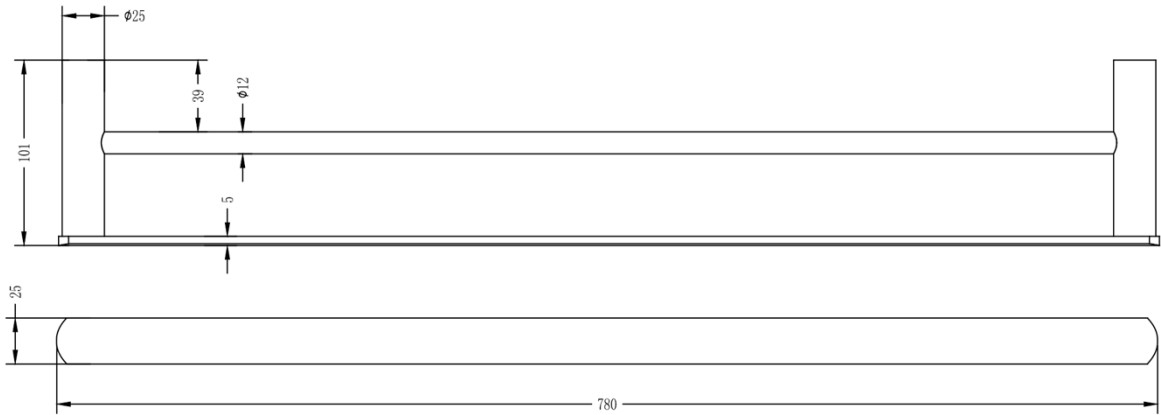

## Sonata Product Specification

Product Code	904421
Model Name	Soprano Double towel Rail 780
Profile	Soft Square
Colour	Chrome
Material	Brass
Product Dimensions	780 x 101 x 25
Finish	Chrome
Wall Mount	Yes
Number of towels held	2