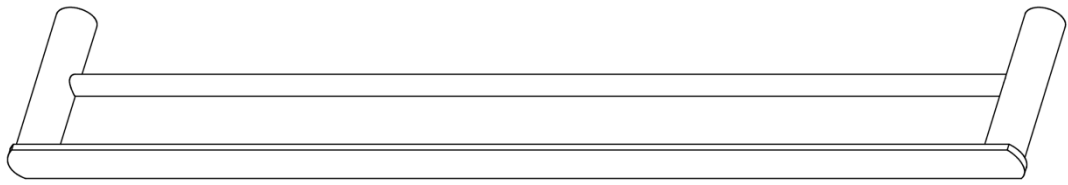

## Sonata Product Specification

Product Code	904421
Model Name	Soprano Double towel Rail 780
Profile	Soft Square
Colour	Chrome
Material	Brass
Product Dimensions	780 x 101 x 25
Finish	Chrome
Wall Mount	Yes
Number of towels held	2