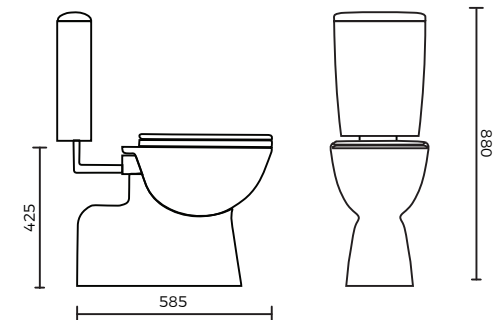

BRAND

Classic

SPEC PACK BATHROOM COLLECTION

SPEC SHEET

CLASSIC CONNECTOR S TRAP TOILET SUITE

PRODUCT CODE:

75556

FEATURES:

- / Full vitreous china suite
- / Boxed rim flush wall faced pan
- / Soft closing & quick release seat
- / Polypropylene seat and lid, chrome dual flush button
- / Bottom inlet RH/LH or back inlet
- / WELS 4 star rated, 4/5/3L

OVERALL DIMENSIONS:

585 W x 880mm H

WARRANTY:

5 years

Disclaimer: All measurement are in millimetres and are solely for reference purposes. Colours have been reproduced with as much accuracy as possible. Any changes resulting from technical advance of design or colour may be made without prior notice. Tapware, accessories and appliances are for illustration purposes only. Further information on warranties is available at www.everhard.com.au