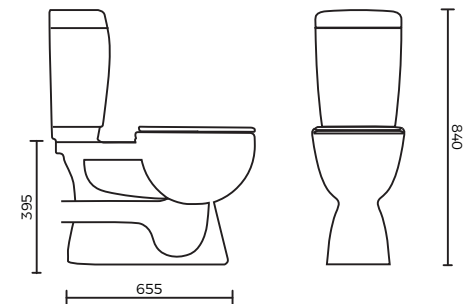

#### FEATURES:

- / Full vitreous china suite
- / Boxed rim flush wall faced pan
- / Soft closing & quick release seat
- / Polypropylene seat and lid, chrome dual flush button
- / Bottom inlet RH/LH or back inlet
- / WELS 4 star rated, 4/5/3L

#### OVERALL DIMENSIONS:

655 W x 840mm H