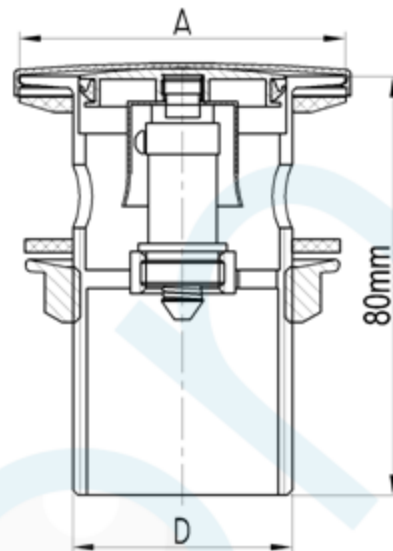

elson OVER FLOW POP-UP PLUG&WASTE BRASS

CODE	DESCRIPTION	D	A(mm)
71410	OVER FLOW POP-UP PLUG & WASTE 32mm x 80mm BRASS CP	G1 1/4B	Φ62
71810	elson OVER FLOW POP-UP PLUG & WASTE 32mm x 80mm BRASS MATT BLACK	G1 1/4B	Φ62
71415	OVER FLOW POP-UP PLUG & WASTE 40mm x 80mm BRASS CP	G1 1/2B	Φ68
71815	elson OVER FLOW POP-UP PLUG & WASTE 40mm x 80mm BRASS MATT BLACK	G1 1/2B	Φ68

Product Specification & Features

- Maximum Working Temperature 80°C
- Brass Material
- End connectors comply with AS 3688
- Suitable for China Basin, Glass Basin, Vanity Basin etc.
- Comply with WMTS 040. Watermark Certificate Number WMKT20049