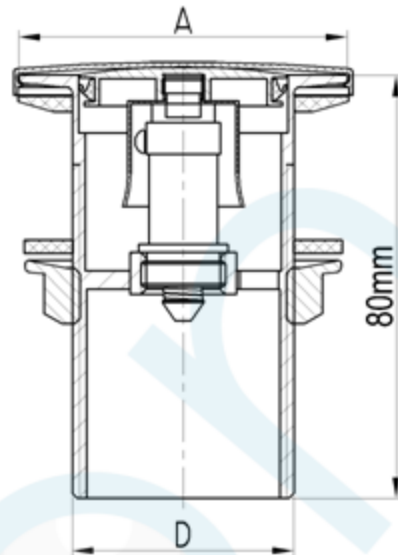

elson POP-UP PLUG & WASTE BRASS

CODE	DESCRIPTION	D	A(mm)
71409	POP-UP PLUG & WASTE 32mm x 80mm BRASS CP	G1 1/4B	Φ62
71411	POP-UP PLUG & WASTE 32mm x 80mm BRASS GP	G1 1/4B	Φ62
71809	elson POP-UP PLUG & WASTE 32mm x 80mm BRASS MATT BLACK	G1 1/4B	Φ62
71414	POP-UP PLUG & WASTE 40mm x 80mm BRASS CP	G1 1/2B	Φ68
71814	elson POP-UP PLUG & WASTE 40mm x 80mm BRASS MATT BLACK	G1 1/2B	Φ68

**Product Specification & Features**

- Maximum Working Temperature 80°C
- Brass Material
- End connectors comply with AS 3688
- Suitable for China Basin, Glass Basin, Vanity Basin etc.
- Comply with WMTS 040. Watermark Certificate Number WMKT20049