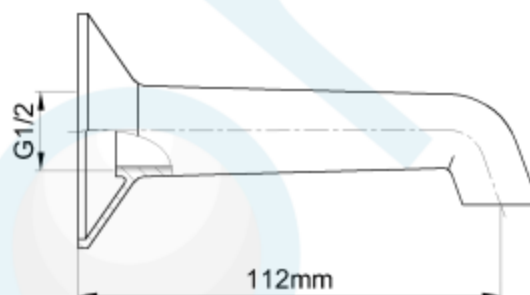

FIXED BATH SPOUT TBLR 115mm CP

CODE: 60470

Brand Name: **elson**

Product Specification & Features

- Maximum Working Temperature: 80°C
- Maximum Working Pressure: 1300 KPa
- Threads: Complies with AS 1722.2
- Material: Brass
- Suitable for Potable Water, Complies with AS/NZS 4020