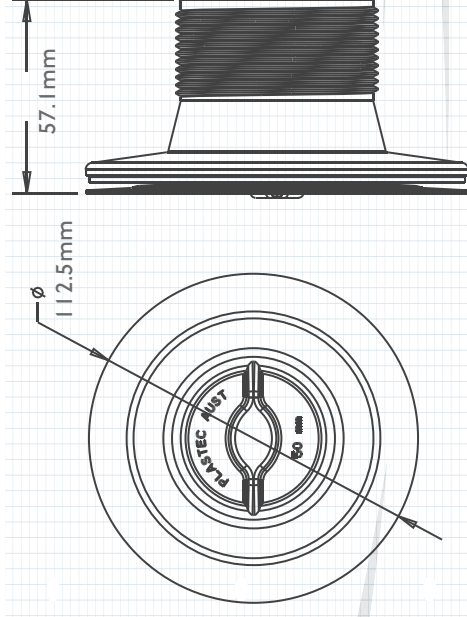

SINK WASTES

50x50 STAINLESS STEEL

- Two piece waste.
- Height measurement is total height of threaded waste.
- PVC plug.

ID	Ø mm	HEIGHT	FINISH
11794	50x50	50	S/STEEL 42

90x50 STAINLESS STEEL

- Two piece waste.
- Height measurement is total height of threaded waste.
- PVC plug.
- Wide flange to cover waste disposal hole.

ID	Ø mm	HEIGHT	FINISH
13754	90x50	55	S/STEEL 36

90x50 STAINLESS STEEL BASKET WASTE

- Height measurement is total height of threaded waste.

ID	Ø mm	HEIGHT	FINISH
15228	90x50	60	S/STEEL 60