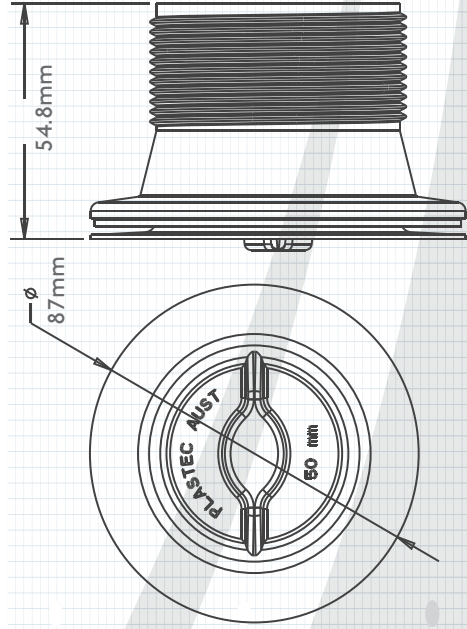

SINK WASTES

50x50 STAINLESS STEEL

- Two piece waste.
- Height measurement is total height of threaded waste.
- PVC plug.

ID	Ø mm	HEIGHT	FINISH
11794	50x50	50	S/STEEL 42

90x50 STAINLESS STEEL

- Two piece waste.
- Height measurement is total height of threaded waste.
- PVC plug.
- Wide flange to cover waste disposal hole.

ID	Ø mm	HEIGHT	FINISH
13754	90x50	55	S/STEEL 36

90x50 STAINLESS STEEL BASKET WASTE

- Height measurement is total height of threaded waste.

ID	Ø mm	HEIGHT	FINISH
15228	90x50	60	S/STEEL 60