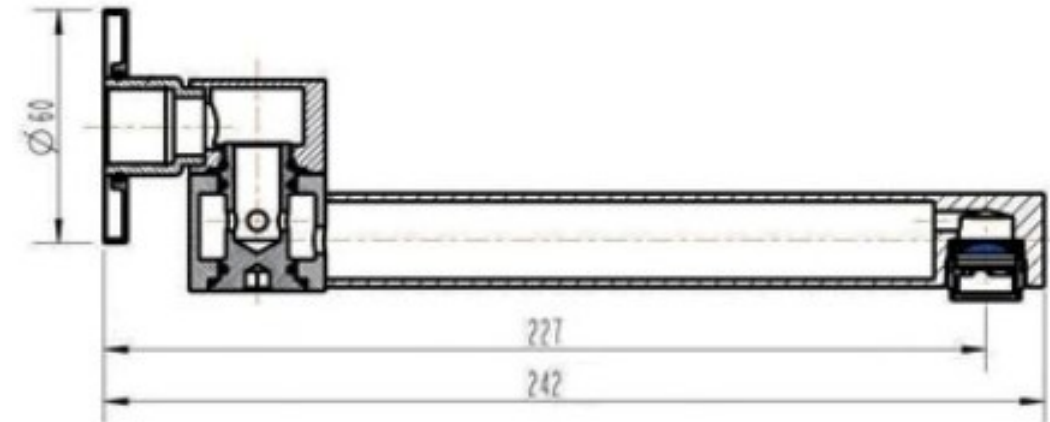

MINA SWIVEL BATH SPOUT SET CP 10189

- Contemporary new design
- Available in chrome
- Maximum operating pressure 500kpa
- Minimum operating pressure 150kpa
- Maximum water temperature 80 degrees
- Must be installed by a licensed plumber